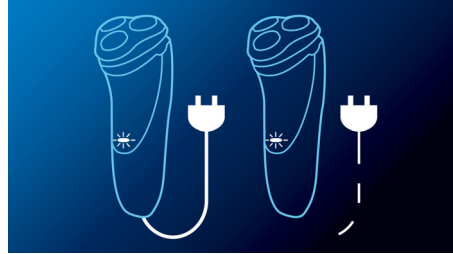

ComfortCut blades

ComfortCut blades have rounded edges that glide smoothly on your skin, so you always get a close - yet comfortable - shave.

Flex & Float

Automatically adjusts to every curve of your face and neck for a smoother shave.

45+ shaving minutes

An energy-efficient, powerful lithium-ion battery gives you more shaves per charge. You'll have 45+ minutes of shaving time - that's around 15 shaves -

after 8 hours of charging. Plug it in for 3 minutes and you'll have enough power for one shave.

Efficient power System

Can be used corded and cordless

Fully washable shaver

Simply pop the heads open, and rinse thoroughly under the tap.

LED Display

Indicates: Battery full, Battery low, Charging, Replace shaving heads, Quick charge