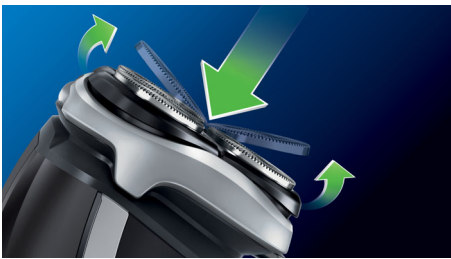

A comfortable and close end result

- ComfortCut blades glide gently for a smooth, close shave
- Flex & Float adjusts to face and neck curves

The fastest way through your morning routine

- 45+ shaving minutes, 8-hour charge
- Can be used corded and cordless
- Simply rinses clean
- LED Display

Philips PowerTouch
dry electric shaver

- ComfortCut Flexing heads
- 45 min cordless use/8h charge

PowerTouch

PT723/16

Dry electric shaver
ComfortCut Flexing heads 45 min cordless use/8h charge

PT723/16

Highlights

ComfortCut blades

ComfortCut blades have rounded edges that glide smoothly on your skin, so you always get a close - yet comfortable - shave.

Flex & Float

Automatically adjusts to every curve of your face and neck for a smoother shave.

Efficient power System

Can be used corded and cordless

Fully washable shaver

Simply pop the heads open, and rinse thoroughly under the tap.

LED Display

Indicates: Battery full, Battery low, Charging, Replace shaving heads, Quick charge