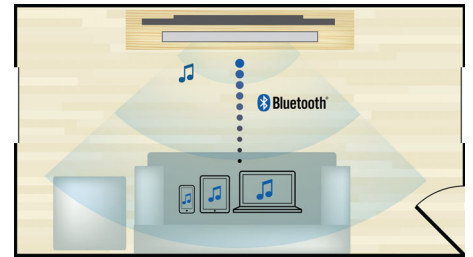

Dolby TrueHD and DTS-HD

Dolby TrueHD and DTS-HD Master Audio Essential deliver the finest sound from your Blu-ray Discs. Audio reproduced is virtually indistinguishable from the studio master, so you hear what the creators intended for you to hear. Dolby TrueHD and DTS-HD Master Audio Essential complete your high definition entertainment experience.

Full HD 3D Blu-ray

Be enthralled by 3D movies in your own living room on a Full HD 3D TV. Active 3D uses the latest generation of fast switching displays for real life depth and realism in full 1080x1920 HD resolution. By watching these images through special glasses with right and left lenses that are timed to open and close in synchrony with alternating images, the full HD 3D viewing experience is created in your home cinema. Premium 3D movie releases on Blu-ray offer a wide, high quality selection of content. Blu-ray also delivers uncompressed surround sound for an unbelievably real audio experience.

DivX Plus HD Certified

DivX Plus HD on your Blu-ray player and/or DVD player offers the latest in DivX technology to let you enjoy HD videos and movies from the Internet direct to your Philips HDTV or PC. DivX Plus HD supports the playback of DivX Plus content (H.264 HD video with high-quality AAC audio in an MKV file container) while also supporting previous versions of DivX video up to 1080p. DivX Plus HD for true HD digital video.

Bluetooth wireless streaming

Bluetooth wireless music streaming from your music devices

NFC technology

Pair Bluetooth devices easily with one-touch NFC (Near Field Communications) technology. Just tap the NFC enabled smartphone or tablet on the NFC area of a speaker to turn the speaker on, start Bluetooth pairing, and begin streaming music.