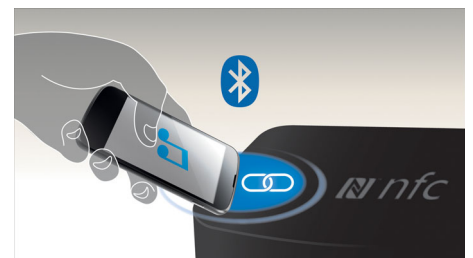

Bluetooth wireless streaming

Bluetooth wireless music streaming from your music devices

NFC technology

Pair Bluetooth devices easily with one-touch NFC (Near Field Communications) technology. Just tap the NFC enabled smartphone or tablet on the NFC area of a speaker to turn the speaker on, start Bluetooth pairing, and begin streaming music.