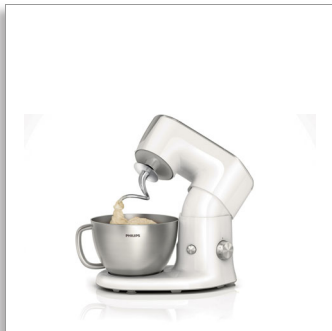

Philips Avance Collection  
Kitchen Machine

**900 W**

7 speeds and pulse  
Easy 6-in 1 set up

HR7950/00

### **Unbeatable kneading, mixing, whisking results**

- Powerful 900 W motor for consistent, unbeatable results
- Planetary Mixing Action for thoroughly mixed ingredients
- 7 speeds and pulse for maximum control
- 4L metal bowl for upto 1300gms of dough
- Metal kneading hook, whisk and beater, designed to perform

### **Easier than you thought**

- Unique open arm for full bowl access, easier to attach tools
- Easier to clean with rounded edges, covered hinge
- Quick release suction feet to lift and move effortlessly