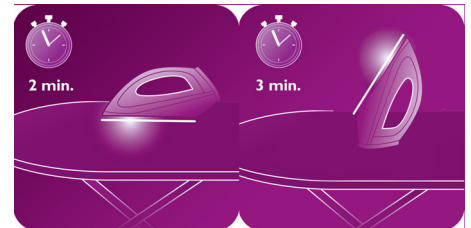

Safety auto off

The iron shuts off automatically when left unattended. If left on it's heelrest the steam iron will switch off in 3 minutes, when left resting on the soleplate it will take 2 minutes before the iron shuts off.

Philips Green Logo

Philips Green Products can reduce costs, energy consumption and CO2 emissions. How? They offer a significant environmental improvement in one or more of the Philips Green Focal Areas – Energy efficiency, Packaging, Hazardous substances, Weight, Recycling and disposal and Lifetime reliability.