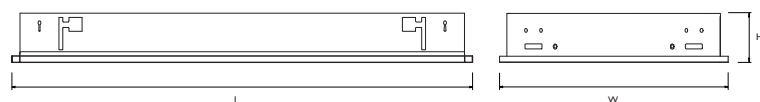

### Main Features:

- Quick external connection without having to remove louvres
- Easy replacement of lamps, only have to remove 1 reflector
- Ultra Flat only 47mm deep
- Perforated infill panel
- Complete with flex & plug
- T5 4000K lamps included