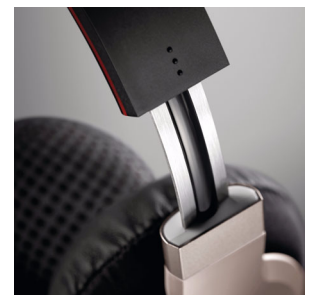

Precise sound, auto fit

With deluxe FloatingCushions

Flat foldable, lightweight aluminium housing for superb music enjoyment on-the-go. The 40mm studio-grade speakers, with deluxe FloatingCushions that allow for full multi-directional adjustment of earshells, create superior sound and natural fit

Always ready to go

- Easy portability from flat-folding design
- A 1.2m long cable that is ideal for outdoor use
- 24k gold-plated plug ensures an ultra reliable connection

Philips
Headband headphones

SHL9700

PHILIPS

sense and simplicity

Highlights

Deluxe Floating Cushions

The newly innovated deluxe FloatingCushions design allows for full multi-directional, auto-adjustment of the cushions, without the need of the traditional C-hinge construction. This results in a seamless design, which ensure optimum stability by applying an evenly distributed pressure force onto the user's head and ears. Therefore creating a strong ownable story with regards to comfort and fit

Precise audio

Superior drivers reproduce precise audio quality, delivering the deepest rich bass and crystal clear treble in every piece of music you listen to

Flat-folding design

The headphone can be folded flat for easy carrying and convenient storage when not in use