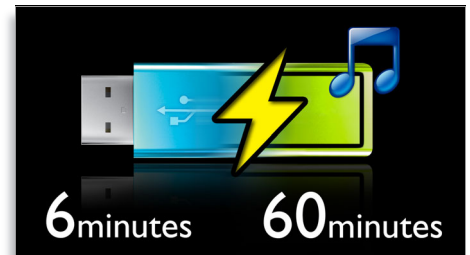

Fast charging (60 mins)

Sometimes, you just need your GoGEAR player to take you from home to office and back again or for a short run – but you forgot to charge it last night. Say goodbye to frustration and boring, silent journeys with Fast Charge. Philips' smart and convenient solution lets you plug your GoGEAR to your PC or USB charger for just 6 minutes and in return, you get a whopping 60 minutes of audio playback! Fast Charge works by relying on much higher current levels to give your lithium-ion battery the power it needs to tide you over in a jiffy ... and keep the music going.