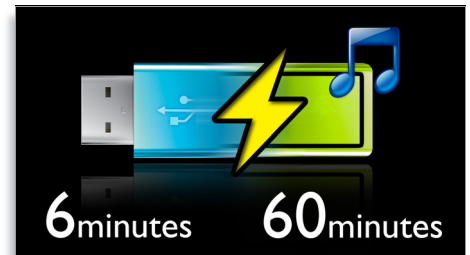

Fast charging (60 mins)

Sometimes, you just need your GoGEAR player to take you from home to office and back again or for a short run – but you forgot to charge it last night. Say goodbye to frustration and boring, silent journeys with Fast Charge. Philips' smart and convenient solution lets you plug your GoGEAR to your PC or USB charger for just 6 minutes and in return, you get a whopping 60 minutes of audio playback! Fast Charge works by relying on much higher current levels to give your lithium-ion battery the power it needs to tide you over in a jiffy ... and keep the music going.