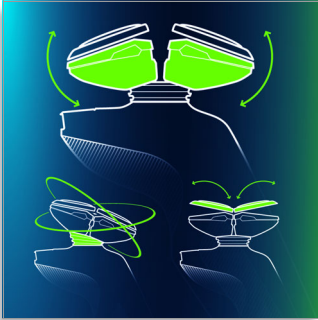

Highlights

GyroFlex 3D Shaver