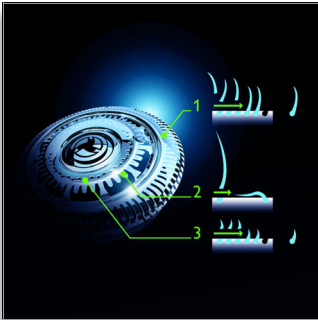

UltraTrack Shaver Heads