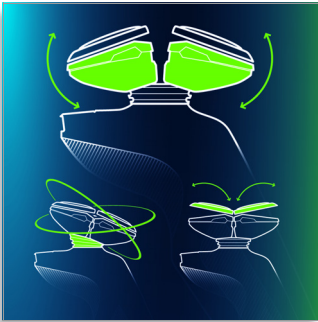

## GyroFlex 3D Shaver

GyroFlex 3D contour-following heads of the shaver adjust seamlessly to every curve of your face, minimizing pressure and irritation on your skin.