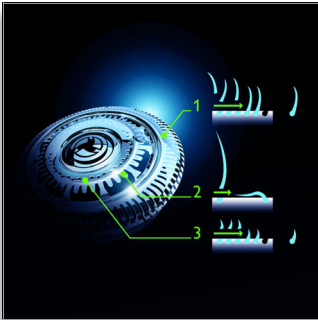

Follows the unique contours of your face

- Philips GyroFlex 3D system adjusts seamlessly to every curve

Sensationally smooth shave

- UltraTrack heads catch every hair with just a few strokes
- SensoTouch Shavers with Super Lift&Cut Action

- Easy grip handle with ergonomic grip for close control
- Skin friendly precision trimmer
- NEW: click-on Beard Styler with 5 length settings

asimpleswitch.com

PHILIPS

sense and simplicity

Highlights

GyroFlex 3D Shaver

GyroFlex 3D contour-following heads of the shaver adjust seamlessly to every curve of your face, minimizing pressure and irritation on your skin.

UltraTrack Shaver Heads

Get a close shave that minimizes skin irritation. The shaving head has 3 specialized tracks: slots for normal hair; channels for long or flat laying hair; and holes for the shortest stubble on your face.

Precision trimmer

The unique skin friendly precision trimmer system is built to avoid unnecessary skin contact. Easy to use for perfect moustache and sideburn trimming.

NEW: Beard Styler attachment

Skin friendly click-on Beard Styler to experience more facial styles: for anything from a 0.5mm 3-day beard to a 5mm short beard ; Rounded tips and adjustable comb to prevent skin irritation.