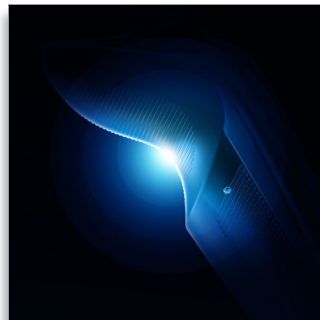

GyroFlex 3D contour-following heads of the shaver adjust seamlessly to every curve of your face, minimizing pressure and irritation on your skin.

UltraTrack Shaver Heads

Get a close shave that minimizes skin irritation. The shaving head has 3 specialized tracks: slots for normal hair; channels for long or flat laying hair; and holes for the shortest stubble on your face.

Super Lift & Cut Action

The dual blade system built into the Philips electric shaver lifts hairs to cut comfortably below skin level for a closer shave.

Aquatec

The Aquatec wet & dry seal of the electric shaver lets you choose how you prefer to shave. You can get a comfortable dry shave or a refreshing wet shave using a shaving gel or foam for extra skin comfort.

SkinGlide

The low-friction SkinGlide shaving surface of the electric shaver slides smoothly along your skin for a close easy shave.

Easy grip

The easy grip shaver handle has an ergonomic grip with anti-slip coating, ensuring close control for an extra precision shave.

Precision trimmer

The unique skin friendly precision trimmer system is built to avoid unnecessary skin contact. Easy to use for perfect moustache and sideburn trimming.

NEW: Beard Styler attachment

Skin friendly click-on Beard Styler to experience more facial styles: for anything from a 0.5mm 3-day beard to a 5mm short beard ; Rounded tips and adjustable comb to prevent skin irritation.