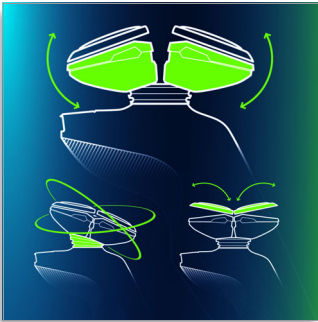

- Easy grip handle with ergonomic grip for close control
- Skin friendly precision trimmer
- NEW: click-on Beard Styler with 5 length settings

asimpleswitch.com

PHILIPS

sense and simplicity

Highlights

GyroFlex 3D Shaver

GyroFlex 3D contour-following heads of the shaver adjust seamlessly to every curve of your face, minimizing pressure and irritation on your skin.

UltraTrack Shaver Heads

Get a close shave that minimizes skin irritation. The shaving head has 3 specialized tracks: slots for normal hair; channels for long or flat laying hair; and holes for the shortest stubble on your face.

Super Lift & Cut Action

The dual blade system built into the Philips electric shaver lifts hairs to cut comfortably below skin level for a closer shave.

Aquatec

The Aquatec wet & dry seal of the electric shaver lets you choose how you prefer to shave. You can get a comfortable dry shave or a refreshing wet shave using a shaving gel or foam for extra skin comfort.

SkinGlide

The low-friction SkinGlide shaving surface of the electric shaver slides smoothly along your skin for a close easy shave.

Easy grip

The easy grip shaver handle has an ergonomic grip with anti-slip coating, ensuring close control for an extra precision shave.