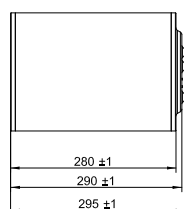

Features and Benefits

- Glare control (reflector optic)
- Good colour consistency and high colour rendering; extra sparkle
- Extremely long lifetime: more than five times longer than CFL lamps