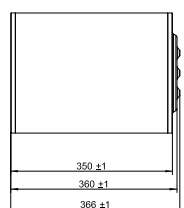

Features and Benefits

- Glare control (reflector optic)
- Good colour consistency and high colour rendering; extra sparkle
- Extremely long lifetime: more than five times longer than CFL lamps