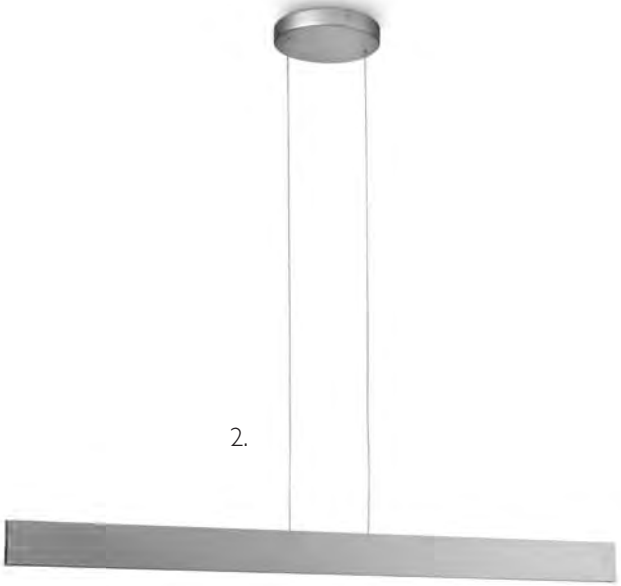

Imagine  
with light

1.

2.

1. **Cennium 40838/48/16**  
 H1500 L442 D442  
 LED - 12x 2,5W incl. - 2120Lm  
 Class I - IP20  
 aluminium - glass

2. **Alphar 69050/48/16**  
 H2500 L300 D300  
 LED - 1x 7,5W incl. - 350Lm  
 Class I - IP20  
 glass - aluminium

I.

I.

**Epsi 69054/48/16**

H2500 L940 D90

LED - 3x 7,5W incl. - 3x 350Lm

Class I - IP20

glass - aluminium

1.

2.

1.

**Exact 40837/31/16**

H1500 L945 D160  
 LED - 6x 2,5W incl. - 1040Lm  
 Class I - IP20  
 aluminium

2.

**Exact 40837/48/16**

H1500 L945 D160  
 LED - 6x 2,5W incl. - 1040Lm  
 Class I - IP20  
 aluminium