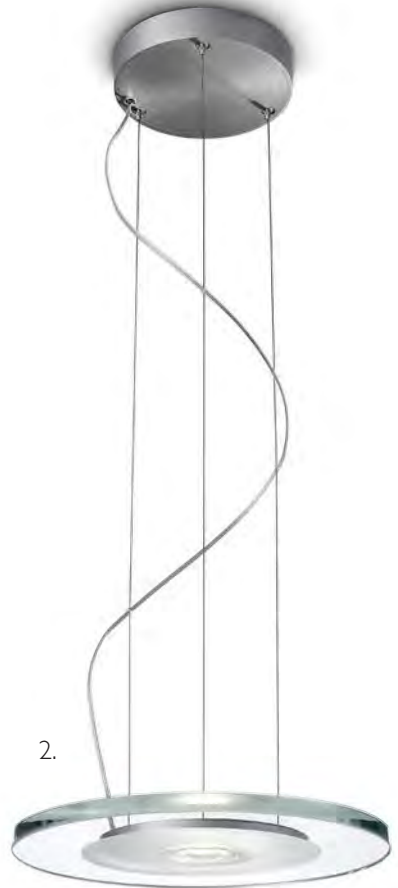

Imagine  
with light

1.

2.

1. **Cennium 40838/48/16**  
 H1500 L442 D442  
 LED - 12x 2,5W incl. - 2120Lm  
 Class I - IP20  
 aluminium - glass

2. **Alphar 69050/48/16**  
 H2500 L300 D300  
 LED - 1x 7,5W incl. - 350Lm  
 Class I - IP20  
 glass - aluminium

I.

I.

**Epsi 69054/48/16**

H2500 L940 D90

LED - 3x 7,5W incl. - 3x 350Lm

Class I - IP20

glass - aluminium

1.

2.

1.

**Exact 40837/31/16**

H1500 L945 D160  
 LED - 6x 2,5W incl. - 1040Lm  
 Class I - IP20  
 aluminium

2.

**Exact 40837/48/16**

H1500 L945 D160  
 LED - 6x 2,5W incl. - 1040Lm  
 Class I - IP20  
 aluminium