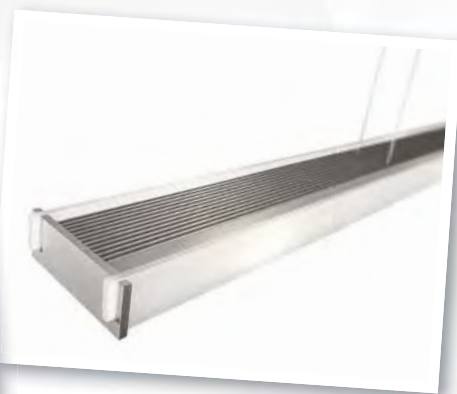

I.

Epsi 69054/48/16

H2500 L940 D90

LED - 3x 7,5W incl. - 3x 350Lm

Class I - IP20

glass - aluminium