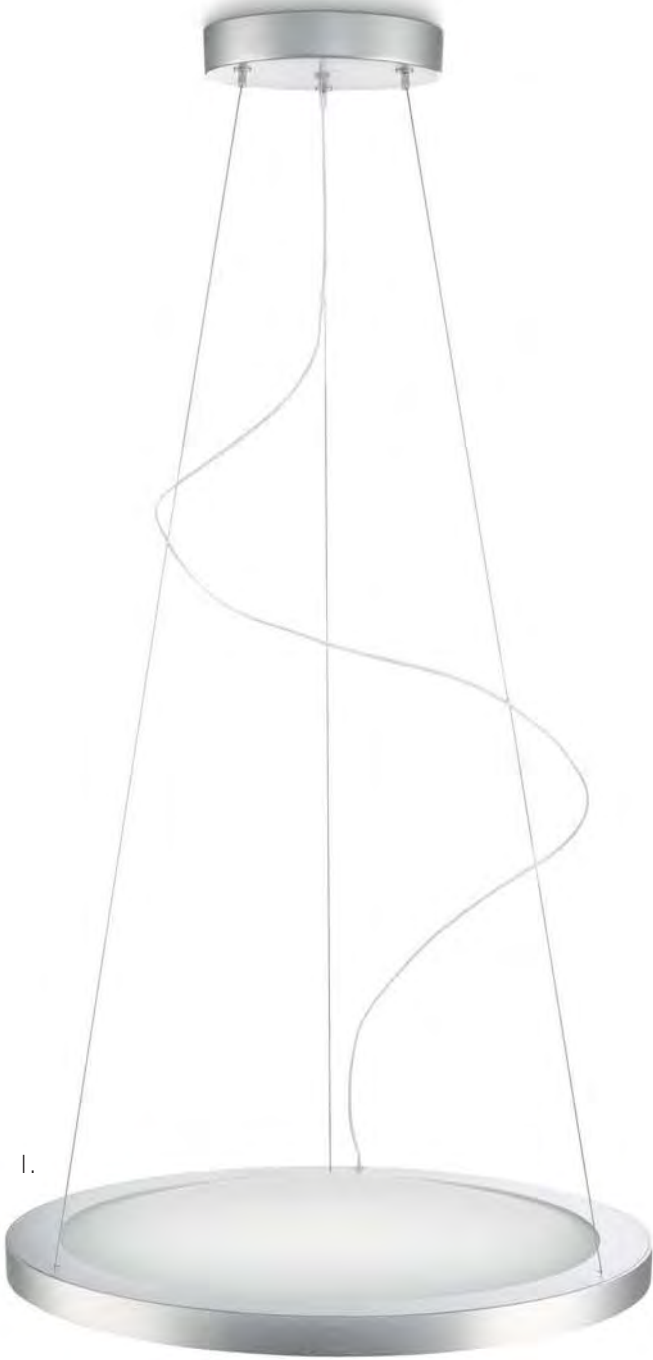

Imagine  
with light

1.

2.

1. **Cennium 40838/48/16**  
 H1500 L442 D442  
 LED - 12x 2,5W incl. - 2120Lm  
 Class I - IP20  
 aluminium - glass

2. **Alphar 69050/48/16**  
 H2500 L300 D300  
 LED - 1x 7,5W incl. - 350Lm  
 Class I - IP20  
 glass - aluminium

I.

I.

**Epsi 69054/48/16**

H2500 L940 D90

LED - 3x 7,5W incl. - 3x 350Lm

Class I - IP20

glass - aluminium

1.

2.

1.

**Exact 40837/31/16**

H1500 L945 D160  
 LED - 6x 2,5W incl. - 1040Lm  
 Class I - IP20  
 aluminium

2.

**Exact 40837/48/16**

H1500 L945 D160  
 LED - 6x 2,5W incl. - 1040Lm  
 Class I - IP20  
 aluminium