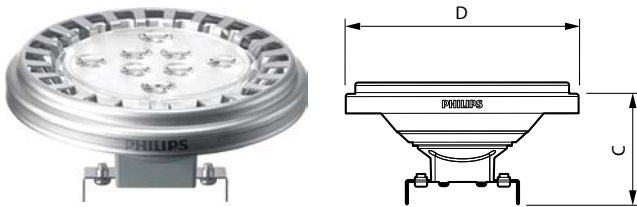

LEDspot AR111

Delivering a warm, halogen-like accent beam, MASTER LEDspot LV AR111 is an ideal retrofit solution for spot and general lighting applications in the hospitality and retail industry. It is particularly suitable for general lighting and creative accent lighting applications in shops, restaurants, hotels, and museums. The range includes dimmable versions.

Product ID	Overall Length C max.	Diameter D max.
15W	58.6	111

Dimensions in mm

LEDSPOT AR111

Commercial Code	Wattage (W)	Cap Base	Voltage	Lumen Output (lm)	Average Lifetime (hrs)	Colour Temp (K)	Beam Angle °	Min Order Quantity	Carton Qty	Dimmable
ML15WAR111WW24DM	15	G53	12V	830	45000	2700	24	1	6	Yes
ML15WAR111WW40DM	15	G53	12V	830	45000	2700	40	1	6	Yes