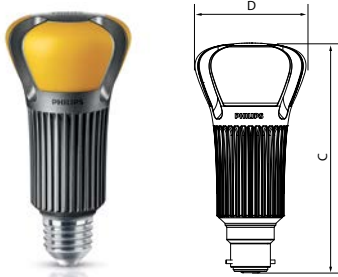

LEDbulb A67

The unique remote phosphor technology utilised in the MASTER LED A67 13W bulb delivers soft white light similar to a 75W incandescent bulb ideal for general lighting appliances.

* Image guide only.

Product ID	Overall Length C max.	Diameter D max.
13W	127	61

Dimensions in mm

LEDBULB A67

Commercial Code	Wattage (W)	Cap Base	Voltage	Lumen Output (lm)	Average Lifetime (hrs)	Colour Temp (K)	Min Order Quantity	Carton Qty	Dimmable
MLED13WA67E27WW	13	E27	220-240V	1055	25000	2700	1	6	Yes
MLED13WA67B22WW	13	B22	220-240V	1055	25000	2700	1	6	Yes