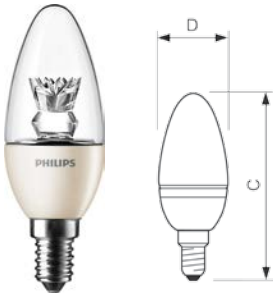

## LED Decorative Candle

Delivering sparkling light effects, Novallure LED candle bulbs are ideal for general and decorative lighting in the hospitality industry, as well as in home environments. Mounted in full view in chandeliers, wall sconces or modern luminaires, the clear bulb fits existing fixtures with an E14 socket and is dimmable.

Product ID	Overall Length C max.	Diameter D max.
3.5W	113	39
4W	101	35

Dimensions in mm

### LED DECORATIVE CANDLE

Commercial Code	Wattage (W)	Cap Base	Voltage	Lumen Output (lm)	Average Lifetime (hrs)	Colour Temp (K)	Min Order Quantity	Carton Qty
MLED35W27KCLOT	3.5W	SES	230-240V	250	20000	2700	1	10
MLED4W3000K24D	4	SES	230-240V	250	20000	3000	1	10