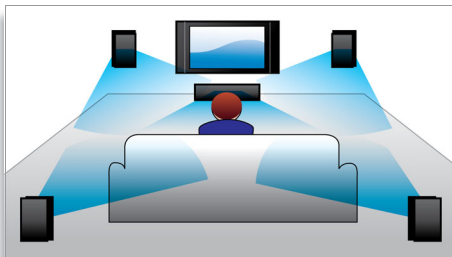

PHILIPS
sense and simplicity

Highlights

300W RMS power

300W RMS power delivers great sound for movies and music

Dolby Digital

Because Dolby Digital, the world's leading digital multi-channel audio standards, make use of the way the human ear naturally processes sound, you experience superb quality surround sound audio with realistic spatial cues.

HDMI for HD movies

HDMI is a direct digital connection that can carry digital HD video as well as digital multichannel audio. By eliminating the conversion to analog signals it delivers perfect picture and sound quality, completely free from noise. Movies in standard definition can now be enjoyed in true high definition resolution - ensuring more details and more true-to-life pictures.