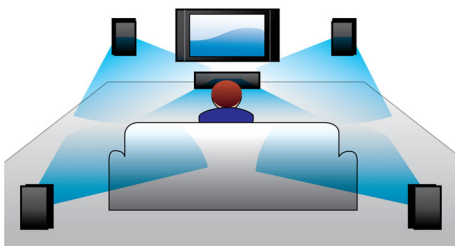

Dolby TrueHD and DTS-HD

Dolby TrueHD and DTS-HD Master Audio Essential deliver the finest sound from your

Blu-ray Discs. Audio reproduced is virtually indistinguishable from the studio master, so you hear what the creators intended for you to hear. Dolby TrueHD and DTS-HD Master Audio Essential complete your high definition entertainment experience.