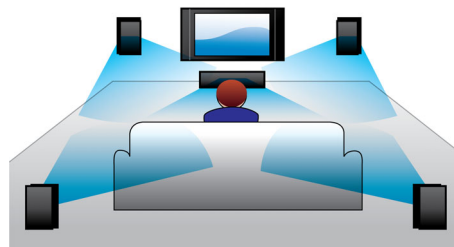

Dolby TrueHD and DTS-HD

Dolby TrueHD and DTS-HD Master Audio Essential deliver the finest sound from your Blu-ray Discs. Audio reproduced is virtually indistinguishable from the studio master, so you hear what the creators intended for you to hear. Dolby TrueHD and DTS-HD Master Audio Essential complete your high definition entertainment experience.