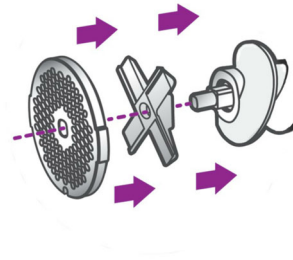

Easiest set up, assembly and use

- Self correcting knife and screw assembly

Effortless cleaning in seconds

- Innovative 2 sided cleaning tool

Meat mincer
450W nominal 1500W blocked power

HR2726/91

Highlights

Up to 2.7 kgs/min

Mincing capacity up to 2.7 kgs in 1 minute.

Hygienic steel grinding discs

Hygienic stainless steel grinding discs (5mm and 8mm).

Selfcorrecting knife and screw

The knife can only be assembled correctly on the feeding screw

Sausage horns

Sausage horns 12mm (thin) and 22mm (thick)

Meat tray with dust cover

Meat tray with dust cover

Innovative cleaning tool

Innovative 2 sided cleaning tool shortens cleaning time with 50%. After mincing, simply click the mincing screen onto the cleaning tool and rinse under running water. No more tedious cleaning of clogged screen holes!