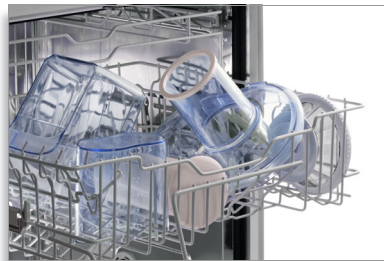

Dishwasher safe

All removable parts can be cleaned in the dishwasher