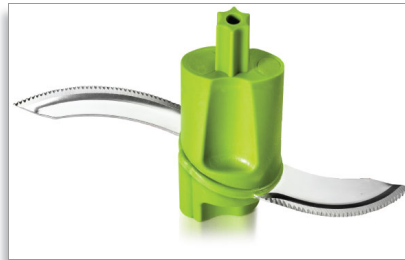

Effortlessly easy

- Dishwasher safe
- Simple press-down button

Maximum versatility

- Regular blade chops vegetables, herbs, meat, nuts and cheese
- Serrated blade chops molokhia leaves

Perfect results in seconds

- Large 1 L plastic bowl

PHILIPS
sense and simplicity

Chopper
500 W 1 L plastic bowl

Highlights

Dishwasher safe

Dishwasher safe

Large 1 L plastic bowl

Large 1 L plastic bowl

Regular blade

Regular blade chops vegetables, herbs, meat, nuts and cheese

Serrated blade

Serrated blade chops molokhia leaves

Simple press-down button

Simple press-down button

HR1397/11

Specifications

Design

- Color(s): White and lavender
- Material bowl: Plastic
- Material housing: Plastic ABS
- Material jar: SAN plastic
- Material knives: Stainless steel

Technical specifications

- Capacity chopper: 1 l
- Number of blades: 2
- Frequency: 50/60 Hz
- Power: 500 W
- Usable volume chopper: 0.6 l
- Voltage: 220-240 V