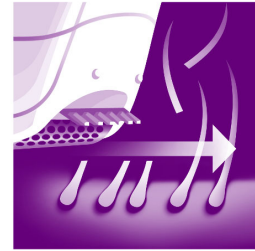

Philips SatinPerfect
Epilator

- Wet & Dry
- with shaving head

HP6577/00

Reveal your skin's perfection

Epilator with Skin Perfect system

Philips SatinPerfect epilator with SkinPerfect system removes even fine, short hairs while protecting the skin. Wet&Dry, for a comfortable use during your shower routine. Includes shaving head with trimming comb.

This epilator has ceramic textured discs to gently remove even the finest hair

Wide head

Extra wide epilation head for optimal hair removal in one stroke for long lasting and super smooth results in minutes

Gentle tweezing discs

This epilator has gentle tweezing discs to remove hair without pulling the skin.

Hypoallergenic discs

Advanced technology: Hypo-allergenic and silver-ion discs

Active hair lift attachment

Active hair lift and massage attachment removes fine, flat-lying hairs and soothes the skin

Wet & Dry

For wet and dry usage.

Shaving head with comb

Shaving head attachment perfectly follows contours of your bikini line or underarms for a close and smooth shave. Comes with additional comb to cut longer hairs before epilation or to trim your bikini area.