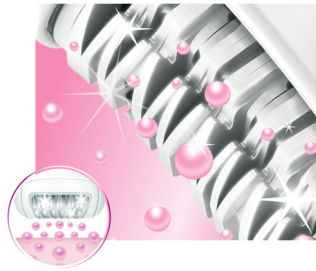

Philips SatinPerfect
Epilator

- Wet & Dry
- with shaving head

HP6577/00

Reveal your skin's perfection

Epilator with Skin Perfect system

Philips SatinPerfect epilator with SkinPerfect system removes even fine, short hairs while protecting the skin. Wet&Dry, for a comfortable use during your shower routine. Includes shaving head with trimming comb.

Beautiful skin

- Advanced technology: Hypo-allergenic and silver-ion discs

Smooth skin

- Gentle tweezing discs remove hair without pulling skin
- Ceramic textured discs remove even fine, short hairs
- Wide head for optimal hair removal in one stroke
- Active lift and massage attachment removes flat-lying hairs

This epilator has ceramic textured discs to gently remove even the finest hair

Wide head

Extra wide epilation head for optimal hair removal in one stroke for long lasting and super smooth results in minutes

Gentle tweezing discs

This epilator has gentle tweezing discs to remove hair without pulling the skin.

Hypoallergenic discs

Advanced technology: Hypo-allergenic and silver-ion discs

Active hair lift attachment