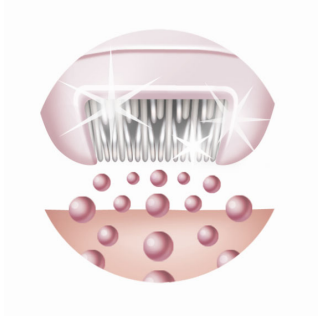

Comfortable epilation

- Cordless
- Choose the right speed according to your needs
- Fully washable epilation head for optimal hygiene

Sensitive area solutions

- Sensitive area cap for delicate skin

Highlights

Hypoallergenic discs

Advanced technology: Hypo-allergenic and silver-ion discs

Exfoliation brush

Unique Philips design which contains hypo-allergenic bristles for optimal hygiene, fits perfectly in your hand for optimal handling in all conditions and can be used wet & dry.

Massage attachment

Gently vibrating massage bar stimulates and soothes the skin for a pleasant epilation process.

Gentle tweezing discs

This epilator has gentle tweezing discs to remove hair without pulling the skin.

Sensitive area cap

This epilator has a sensitive area cap. Specifically adapted for more sensitive skin, allowing for gentle epilation in delicate areas

Washable head

The head can be detached and cleaned under running water for better hygiene.