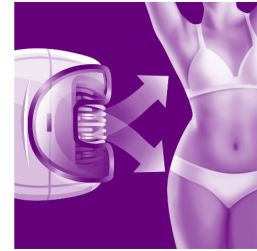

Massage attachment

Gently vibrating massage bar stimulates and soothes the skin for a pleasant epilation process.

Gentle tweezing discs

This epilator has gentle tweezing discs to remove hair without pulling the skin.

Rechargeable

Up to 30 minutes wirefree epilation, quick 1-hour recharge

Two speed settings

This epilator has two speed settings. Speed 1 for extra gentle epilation and speed 2 for extra efficient epilation

Sensitive area cap

This epilator has a sensitive area cap. Specifically adapted for more sensitive skin, allowing for gentle epilation in delicate areas

Washable head

The head can be detached and cleaned under running water for better hygiene.