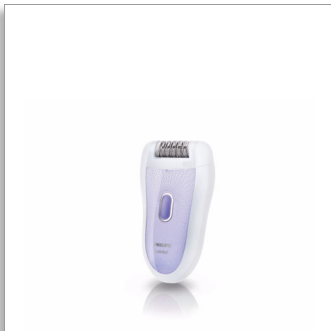

Philips SatinSoft Epilator

- SkinCare system
- Cordless

HP6520/01

Enjoy the touch of satin.

Epilator with Skin Care System

Philips SatinSoft epilator with skin care system protects the skin against pulling and maximizes hygiene. Cordless & rechargeable, for a comfortable use wherever you want. Includes a sensitive area cap.

Beautiful skin

- Advanced technology: Hypo-allergenic and silver-ion discs
- Exfoliation brush to reveal even more radiant skin.
- Massage attachment

Smooth skin

- Gentle tweezing discs remove hair without pulling skin

Massage attachment

Gently vibrating massage bar stimulates and soothes the skin for a pleasant epilation process.

Gentle tweezing discs

This epilator has gentle tweezing discs to remove hair without pulling the skin.

Sensitive area cap

This epilator has a sensitive area cap. Specifically adapted for more sensitive skin, allowing for gentle epilation in delicate areas

Washable head

The head can be detached and cleaned under running water for better hygiene.