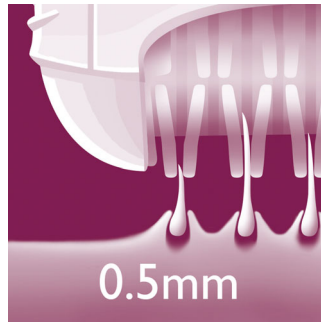

Beautiful smooth skin

- Gentle tweezing discs remove hairs without pulling the skin
- Remove hairs as short as 0.5mm

Convenient epilation

- Washable epilation head for extra hygiene and easy cleaning
- Two speed settings for gentle epilation and max. performance
- Profiled, ergonomic grip for comfortable handling

Accessories

- Opti-start cap with massage element
- Cleaning brush to remove loose hairs from epilator discs
- Convenient pouch for easy storage

PHILIPS

Highlights

Opti-start with massage cap

For maximum skin contact at all times, whilst relaxing your skin before epilating. This combination positions the epilator at the optimum angle for a constant and effective hair removal.

Convenient pouch

Small pouch for easy storage.

Gentle tweezing discs

This epilator has gentle tweezing discs to remove hairs as short as 0.5mm without pulling the skin.

Unique epilator discs

Unique epilator discs remove hairs as short as 0.5mm.

Two speed settings

Extra speed setting for thin hairs and difficult to reach areas

Washable epilator head

This epilator has a washable epilator head. The head can be detached and cleaned under running water for better hygiene.