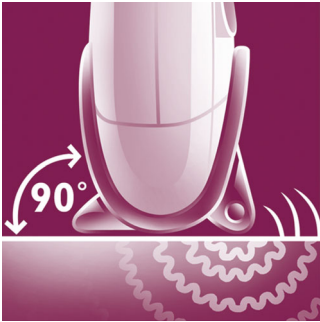

Beautiful smooth skin

- Gentle tweezing discs remove hairs without pulling the skin
- Remove hairs as short as 0.5mm

Convenient epilation

- Washable epilation head for extra hygiene and easy cleaning
- Two speed settings for gentle epilation and max. performance
- Profiled, ergonomic grip for comfortable handling

Accessories

- Opti-start cap with massage element
- Cleaning brush to remove loose hairs from epilator discs
- Convenient pouch for easy storage

PHILIPS

Highlights

Opti-start with massage cap

For maximum skin contact at all times, whilst relaxing your skin before epilating. This combination positions the epilator at the optimum angle for a constant and effective hair removal.

Convenient pouch

Small pouch for easy storage.

Gentle tweezing discs

This epilator has gentle tweezing discs to remove hairs as short as 0.5mm without pulling the skin.

Unique epilator discs

Unique epilator discs remove hairs as short as 0.5mm.

Two speed settings

Extra speed setting for thin hairs and difficult to reach areas

Washable epilator head

This epilator has a washable epilator head. The head can be detached and cleaned under running water for better hygiene.