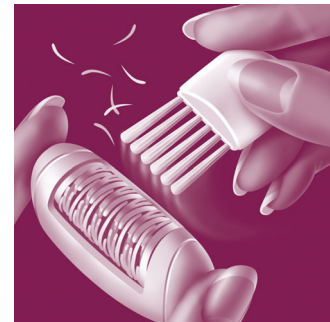

Accessories

- Opti-start cap with massage element
- Cleaning brush to remove loose hairs from epilator discs
- Convenient pouch for easy storage

PHILIPS

Highlights

Opti-start with massage cap

For maximum skin contact at all times, whilst relaxing your skin before epilating. This combination positions the epilator at the optimum angle for a constant and effective hair removal.

Convenient pouch

Small pouch for easy storage.

Gentle tweezing discs

This epilator has gentle tweezing discs to remove hairs as short as 0.5mm without pulling the skin.

Unique epilator discs

Unique epilator discs remove hairs as short as 0.5mm.

Two speed settings

Extra speed setting for thin hairs and difficult to reach areas

Washable epilator head

This epilator has a washable epilator head. The head can be detached and cleaned under running water for better hygiene.

Cleaning Brush

Small cleaning brush to remove loose hairs from the epilator discs.

Ergonomic grip

The rounded shape fits perfectly in your hand for comfortable hair removal

Specifications

Features

- Gentle tweezing discs
- Unique epilation discs
- 2 speed settings
- Washable epilation head
- Ergonomic grip
- 2 year guarantee