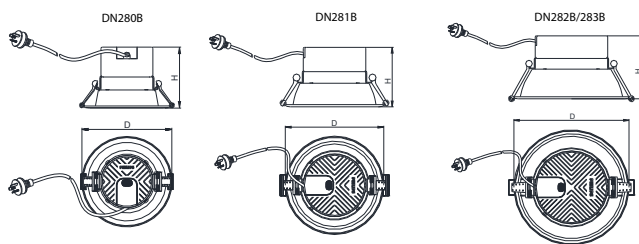

Product ID	Depth (mm)	Height (mm)	Cutout (mm)
DN280B (White)	139	96	ø105 - 110
DN280B (Aluminium)	121	94	ø105 - 110
DN281B (White)	187	103	ø150 - 155
DN281B (Aluminium)	170	103	ø150 - 155
DN282B/ DN283B (White/ Aluminium)	234	117	ø200 - 205
DN280Z Adaptor Ring (White)	138		
DN281Z Adaptor Ring (White)	185		
DN282Z/ DN283Z Adaptor Ring (White)	249		

Dimensions in mm (Nominal)

GREENSPACE GEN III			
Family Name	GreenSpace Gen III	Lifetime L70*	50,000hrs
Model	DN280B - Micro DN281B - Mini DN282B - Compact DN283B - Compact Power	Unified Glare Ratio (UGR)	≥23-25
Lumen/ Watt	R-Series (White) DN280B - 600lm/ 7W DN281B - 1050lm/ 11.6W DN282B - 1550lm/ 17.4W DN283B - 2100lm/ 23W O-Series (Aluminium) DN280B ALU - 600lm/ 7W DN281B ALU PR - 550lm/ 6W DN281B ALU - 1000lm/ 11.6W DN282B ALU - 1500lm/ 17.4W DN283B ALU - 2000lm/ 23W	Dimmable	Non-dimmable. Fixed output only.
Correlated Colour Temperature (CCT)	3000K, 4000K	Installation	Recessed mounting with flexible spring clips
Colour Rendering Index (CRI)	83	IP rating	IP20
Flex and Plug	Yes	Weight	DN280B - 0.18kg DN281B - 0.28kg DN282B/ DN283B - 0.38kg
Optics	MCPET high reflective film, anti fog, high permeable diffusion sheet	Colour of housing	White, Aluminium
Driver	Integrated driver	Application	Retail, Hospitality, Offices
		Accessories	Adaptor rings
		Suspension Height - min/max	NA
		Maximum Run Length	NA