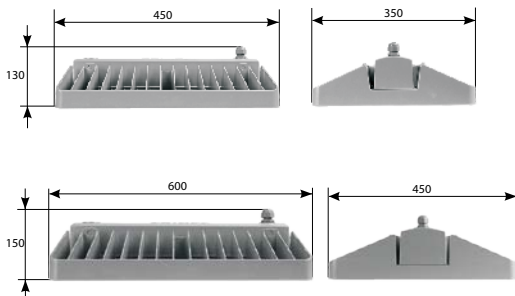

GentleSpace Gen2

GentleSpace Gen2 represents the best in class LED highbay offering, perfect for replacing HID technology in factories, warehouses, distribution centres and light industrial. This state of the art LED luminaire delivers optimum performance in light output, lifetime, and functionality, with DALI dimming capability. GentleSpace Gen2 delivers up to 60% energy savings, whilst maximising architectural appeal and performance.

Features and Benefits

- Up to 25k lumens - Fully equivalent to HPI250/400W high end conventional luminaires
- DALI dimmable with MDU option - Save even more energy costs
- CRI80: High quality of light
- 3.5 x more lifetime than conventional highbay
- Multiple beam angles - More applications can be fulfilled
- -30C - +45C - Wide operating temperature range
- 106-109 lm/W - Improved efficiency

Dimmable	PSR (1-10V), PSD (Dali)
Installation	Suspension Wire/Bracket
IP rating	IP65
IK Rating	IK07
Weight	BY471P - 16.9kg BY470P - 9.8kg
Colour of housing	Silvery grey, high quality die-cast aluminium
Application	Industry, Commercial & Convention
Accessories	Mounting Bracket
Suspension Height - min/max	NA
Maximum Run Length	NA