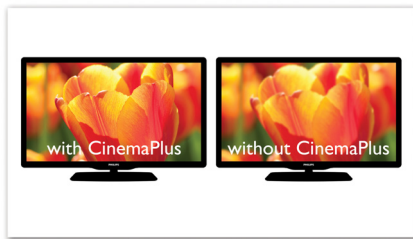

Highlights

CinemaPlus

Feast your eyes on images that are razor sharp and a match for reality. An intelligent algorithm, CinemaPlus goes right down to each pixel in each frame, analyzing it before optimizing sharpness and color stability. The results are obvious - you get to see more details, pictures become crystal clear and everything looks superbly natural. Movie nights will never be the same again.