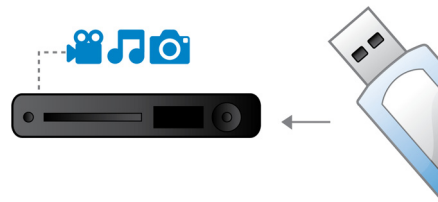

## HDMI 1080p

HDMI 1080p upscaling delivers images that are crystal clear. Movies in standard definition can now be enjoyed in true high definition resolution - ensuring more details and more true-to-life pictures. Progressive Scan (represented by "p" in "1080p") eliminates the line structure prevalent on TV screens, again ensuring relentlessly sharp images. To top it off, HDMI makes a direct digital connection that can carry uncompressed digital HD video as well as digital multichannel audio, without conversions to analog - delivering perfect picture and sound quality, completely free from noise.

## ProReader Drive

ProReader Drive lets you enjoy your movies and videos worry-free. Even when old discs get smudgy or scratched, you can rest assured that they will play right through from start to end - without any sign that they have been damaged. Using state-of-the-art technology, ProReader Drive converts weak analog signals into robust digital ones, extracting information that allows less-than-perfect discs to play smoothly through. Together with its ability to read virtually any video format, ProReader Drive gives you the unbeatable assurance that whatever you pop in will most definitely play.

## USB Media Link

The Universal Serial Bus or USB is a protocol standard that is conveniently used to link PCs, peripherals and consumer electronic equipment. With USB Media Link, all you have to do is plug in your USB device, select the movie, music or photo and play away.