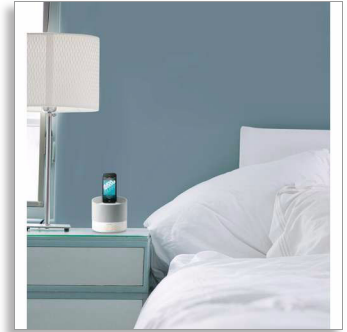

Philips docking speaker

- Lightning connector
- for iPod/iPhone

DS1400

Sound that fits your home

Compatible with iPhone5 and the latest iPods via the Lightning connector, DS1400 docking speaker gives you great sound. For added versatility it features a USB port for charging a second mobile device, even when your iPod/iPhone is docked.

Surprisingly rich sound

- Rich omni-directional sound to fill your bedroom
- 2 Active drivers and bass pipe for balanced rich sound
- Shielding technology to block mobile phone interference

Designed for your bedroom

- Fast charging and play music via Lightning connector
- Elegant and compact design to fit on any bedside table
- Soft glow night light
- Auto synchronization of time or date when docked

Advanced versatility