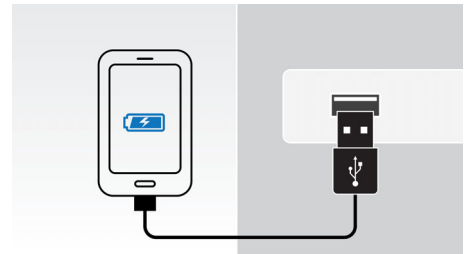

DS1400/05

Highlights

Play and charge via Lightning

Enjoy your favorite music while charging your iPod/iPhone via the new Lightning connector! Just dock it directly on the speaker to play your hand-picked tunes in superb sound. It also charges your device quickly while playing, so you don't have to work about the battery running out.

Auto clock/date sync

Docking station automatically synchronizes the clock or date with your iPod or iPhone when docked. Just press a button to switch between clock or date display.

USB for second device