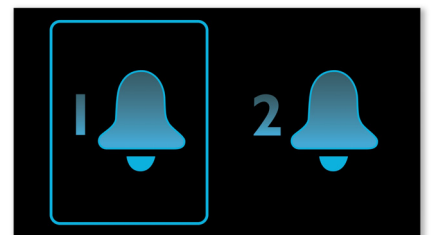

Dual alarm

The Philips audio system comes with two alarm times. Set one alarm time to wake you up and the other time to wake up your partner.

dual alarm

gentle wake

SLEEPTIMER