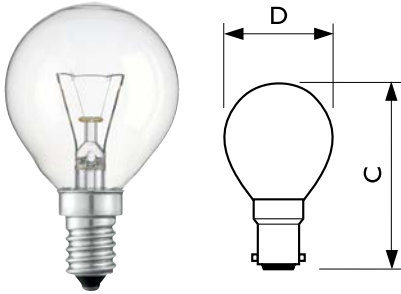

Classicitone Lustre

A small spherical lamp for many decorative applications. Available in clear or frosted in a range of bases.

Product ID	Overall Length C max.	Diameter D max.
B15	76.5	45
B22	71.5	45
E14	78	45
E27	73	45

Dimensions in mm

CLASSICTONE LUSTRE

Shortcode	Wattage (W)	Cap Base	Voltage	Bulb Shape	Luminous Flux Lamp (lm)	Average Lifetime (hrs)	Colour	Carton Qty
LCL25W240VBC	25	B22	240V	P45	200	1000	Clear	100
LFR25W240VBC	25	B22	240V	P45	210	1000	Frosted	100
LCL25W240VSBC	25	B15	240V	P45	210	1000	Clear	100
LFR25W240VSBC	25	B15	240V	P45	205	1000	Frosted	100
LCL25W240VES	25	E27	240V	P45	200	1000	Clear	100
LFR25W240VES	25	E27	240V	P45	210	1000	Frosted	100
LCL25W240VSES	25	E14	240V	P45	210	1000	Clear	100
LFR25W240VSES	25	E14	240V	P45	210	1000	Frosted	100

Practitone Philinea

An elegant linear architectural lamp in an Argenta (white) finish. The Practitone has a specially positioned lamp base which allows installation in continuous strips of light. It is sold as a double peg (S14s) version.

Product ID	Overall Length C max.	Diameter D max.
35W	300	30
60W	500	30

Dimensions in mm

PRACTITONE PHILINEA

Shortcode	Wattage (W)	Cap Base	Voltage	Bulb Shape	Luminous Flux Lamp (lm)	Average Lifetime (hrs)	Colour	Carton Qty
PHIL35W240VS14	35	S14s	240V	T30	270	1000	White	25
PHIL60W240VS14	60	S14s	240V	T30	420	1000	White	25