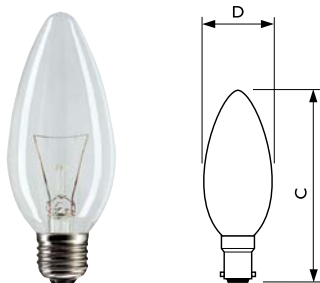

ClassicTone Candle

Decorative candle shaped lamps for chandeliers and ornamental wall bracket lighting. Use clear to add sparkle or frosted to give a softer effect.

Product ID	Overall Length C max.	Diameter D max.
25W B15	98	35
25W B22	95	35
25W E14	100	35

Dimensions in mm

CLASSICTONE CANDLE

Shortcode	Wattage (W)	Cap Base	Voltage	Bulb Shape	Luminous Flux Lamp (lm)	Average Lifetime (hrs)	Colour	Carton Qty
C35CL25W240VBC	25	B22	240V	B35	200	1000	Clear	50
C35FR25W240VBC	25	B22	240V	B35	205	1000	Frosted	50
C35CL25W240VSBC	25	B15	240V	B35	210	1000	Clear	50
C35FR25W240VSBC	25	B15	240V	B35	205	1000	Frosted	50
C35CL25W240VSES	25	E14	240V	B35	210	1000	Clear	100
C35FR25W240VSES	25	E14	240V	B35	210	1000	Frosted	100