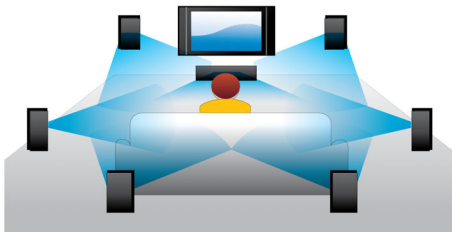

PHILIPS

Highlights

Blu-ray 3D Disc playback

Full HD 3D provides the illusion of depth for a heightened, realistic cinema viewing experience at home. Separate images for the left and right eyes are recorded in 1920 x 1080 full HD quality and alternately played on screen at a high speed. By watching these images through special glasses that are timed to open and close the left and right lenses in synchronization with the alternating images, the full-HD 3D viewing experience is created.

Dolby TrueHD and DTS-HD MA

DTS-HD Master Audio and Dolby TrueHD delivers 7.1 channels of the finest sound from your Blu-ray Discs. Audio reproduced is virtually indistinguishable from the studio master, so you hear what the creators intended for you to hear. DTS-HD Master Audio and Dolby TrueHD complete your high definition entertainment experience.

Instant 2D to 3D conversion

Enjoy 3D movie excitement in your home using your existing 2D movie collection. Instant 3D conversion uses the latest digital technology to analyze 2D video content to distinguish between foreground and background objects. This detail generates a depth map that converts normal 2D video formats, into exciting 3D. Along with your compatible 3D TV, you are now ready to experience full HD 3D.