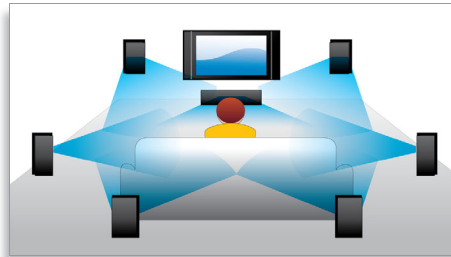

Dolby TrueHD

Dolby TrueHD deliver the finest sound from your Blu-ray Discs. Audio reproduced is virtually indistinguishable from the studio master, so you hear what the creators intended for you to hear. Dolby TrueHD complete your high definition entertainment experience.

Dolby Digital DTS2.0

Dolby Digital DTS2.0 for ultimate movie experience