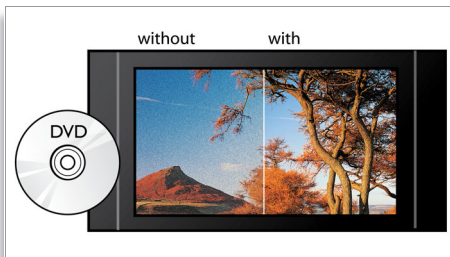

DVD video upscaling

HDMI 1080p upscaling delivers images that are crystal clear. DVD movies in standard definition can now be enjoyed in high definition resolution - ensuring more details and more true-to-life pictures. Progressive Scan (represented by "p" in "1080p") eliminates the line structure prevalent on TV screens, again ensuring relentlessly sharp images. To top it off, HDMI makes a direct digital connection that can carry uncompressed digital HD video as well as digital multi-channel audio, without conversions to analog - delivering perfect picture and sound quality, completely free from noise.