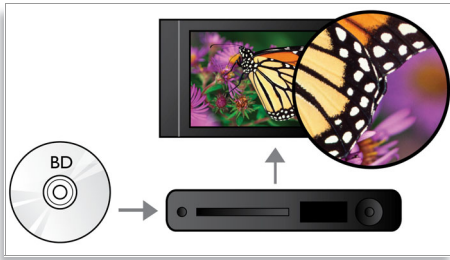

PHILIPS
sense and simplicity

Highlights

Blu-ray Disc playback

Blu-ray Discs have the capacity to carry high definition data, along with pictures in the 1920 x 1080 resolution that defines full high definition images. Scenes come to life as details leap at you, movements smoothen and images turn crystal clear. Blu-ray also delivers uncompressed surround sound - so your audio experience becomes unbelievably real. The high storage capacity of Blu-ray Discs also allow a host of interactive possibilities to be built in. Seamless navigation during playback and other exciting features like pop-up menus bring a whole new dimension to home entertainment.

DVD video upscaling

HDMI 1080p upscaling delivers images that are crystal clear. DVD movies in standard definition can now be enjoyed in high definition resolution - ensuring more details and more true-to-life pictures. Progressive Scan (represented by "p" in "1080p") eliminates the line structure prevalent on TV screens, again ensuring relentlessly sharp images. To top it off, HDMI makes a direct digital connection that can carry uncompressed digital HD video as well as digital multi-channel audio, without conversions to analog - delivering perfect picture and sound quality, completely free from noise.