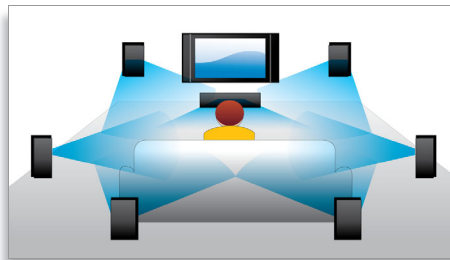

Dolby TrueHD

Dolby TrueHD deliver the finest sound from your Blu-ray Discs. Audio reproduced is virtually indistinguishable from the studio master, so you hear what the creators intended for you to hear. Dolby TrueHD complete your high definition entertainment experience.