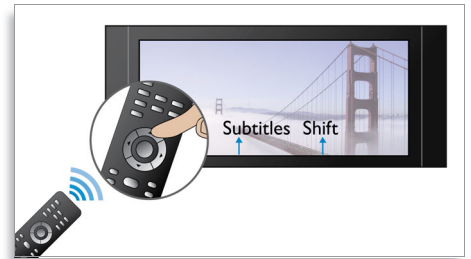

Subtitle Shift

Subtitle Shift is an enhancement feature that lets users manually adjust a movie's subtitle positioning on the television or computer screen. Using the remote control, users can shift the subtitles up and down on the screen. On widescreen displays, such as 21:9 cinema and projectors, the subtitles sometimes get cut off. In order to see them clearly, the user has to change the display aspect ratio, which defeats the purpose of the widescreen. With the Subtitle Shift feature, the user can retain the correct display aspect ratio and have the subtitles ideally positioned on the screen.