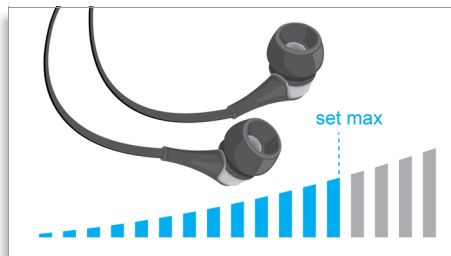

Maximum volume limit

Prolonged exposure to sound at high volumes can cause irreversible damage to the ears. To help ensure you and your loved ones always

listen at safe volumes, your Philips CD Soundmachine comes pre-set with the maximum volume at which music can be played. Even if your child has headphones on and you can't hear what he is listening to, you can rest assured that it won't ever be too loud. Philips delivers with you in mind, for your peace of mind.