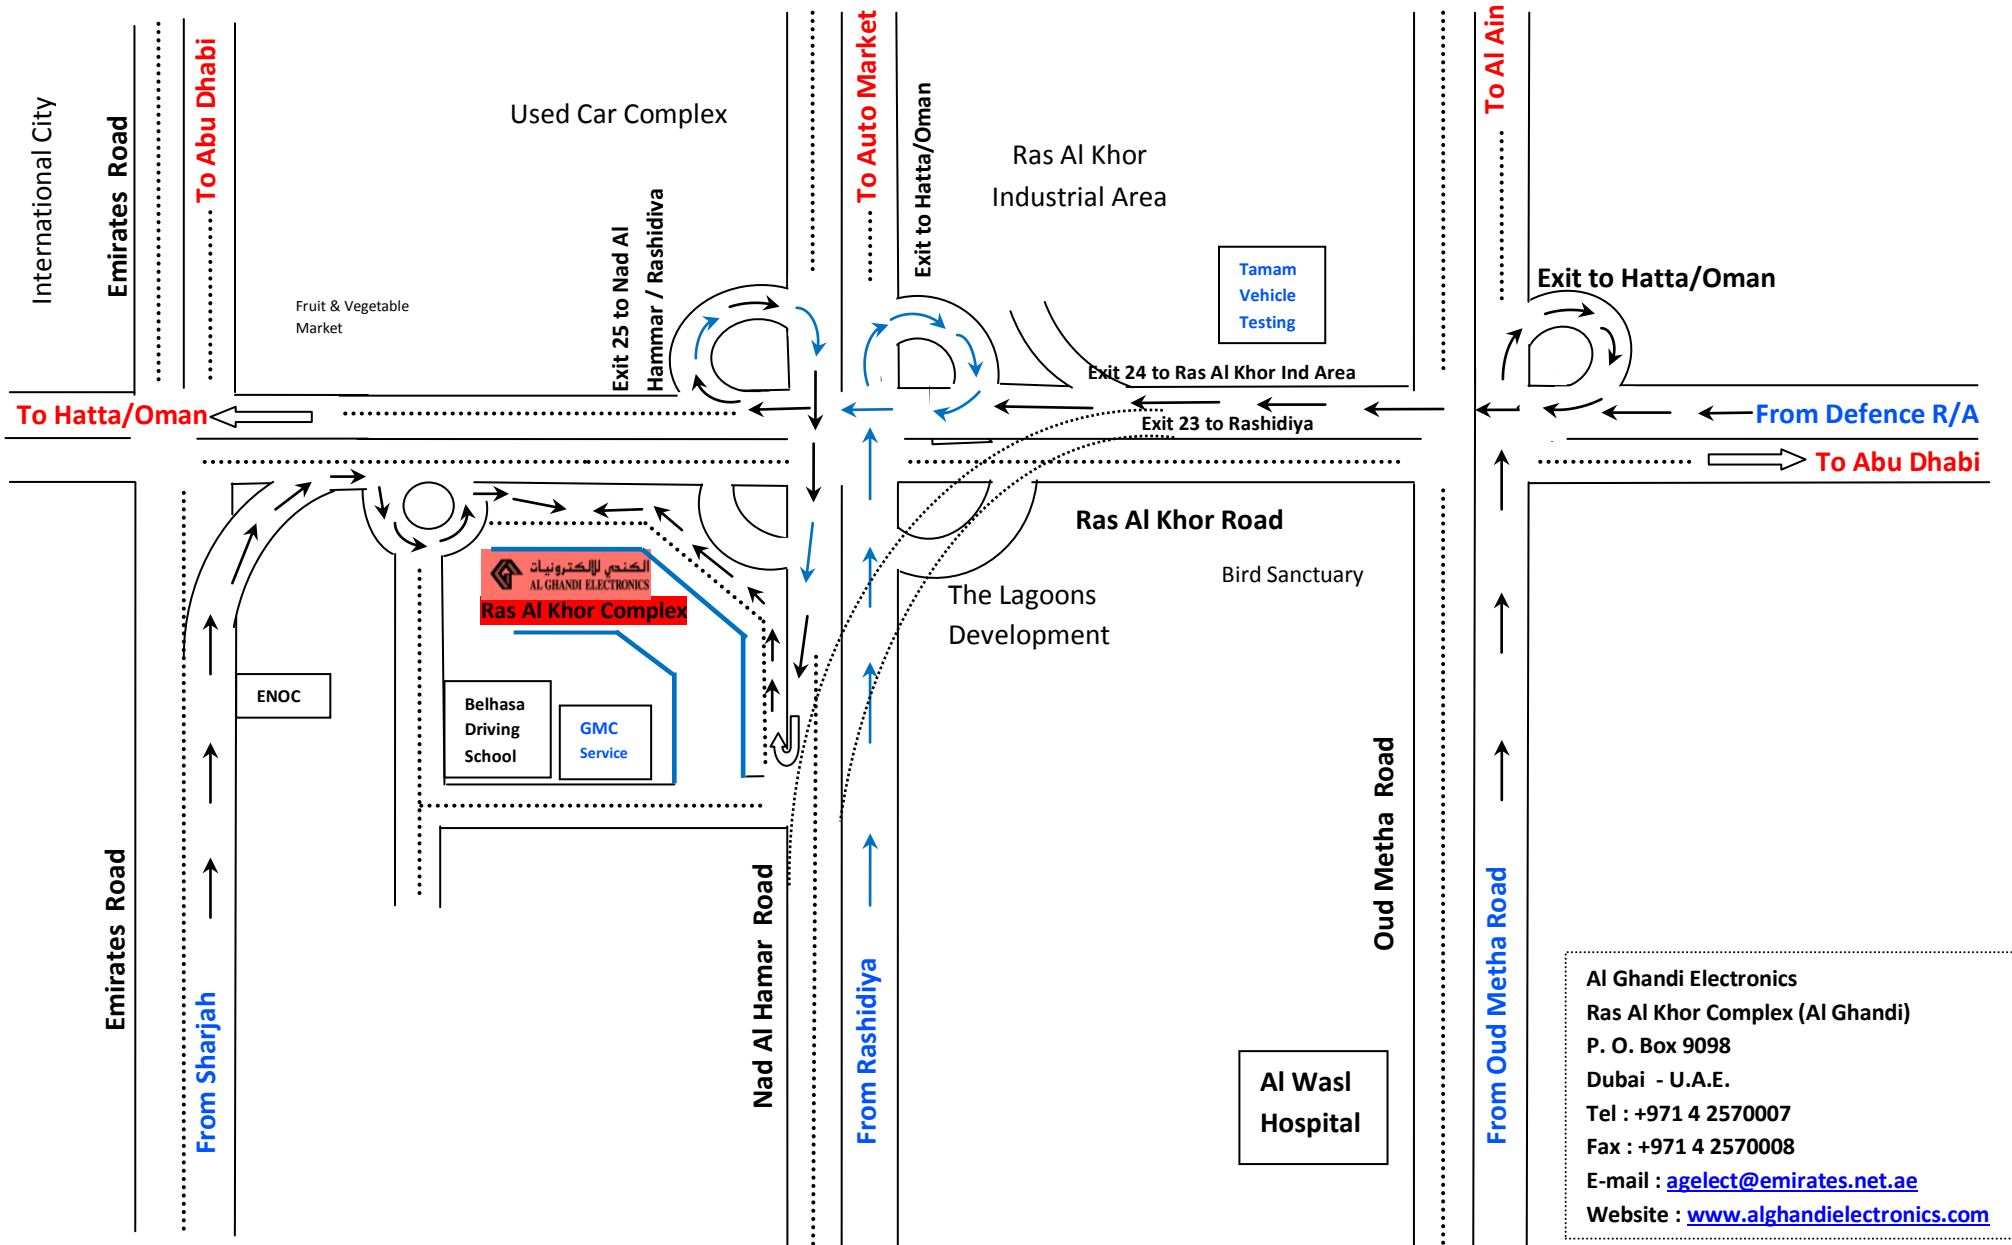

Al Ghandi Electronics Office / Service Centre Location Map

Al Ghandi Electronics
 Ras Al Khor Complex (Al Ghandi)
 P. O. Box 9098
 Dubai - U.A.E.
 Tel : +971 4 2570007
 Fax : +971 4 2570008
 E-mail : agelect@emirates.net.ae
 Website : www.alghandielelectronics.com