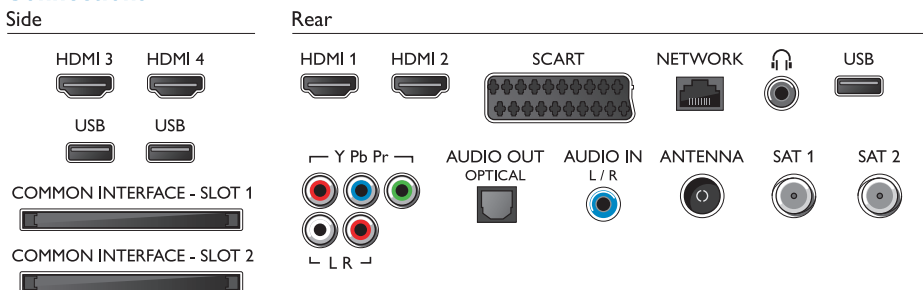

Supported Display Resolution

- Computer inputs on all HDMI: up to 4K Ultra HD

65PUS9109/12

- 3840x2160, @60Hz
- Video inputs on all HDMI: up to 4K Ultra HD 3840x2160p, @ 24, 25, 30, 50, 60Hz

Tuner/Reception/Transmission

- Digital TV: 2x DVB-T/T2/C/S/S2, Astra HD+ support
- MPEG Support: MPEG2, MPEG4
- Video Playback: NTSC, PAL, SECAM
- TV Program guide*: 8 day Electronic Program Guide
- Signal strength indication
- Teletext: 1200 page Hypertext

Power

- Mains power: AC 220 - 240 V 50/60Hz
- Ambient temperature: 5 °C to 35 °C
- Eu Energy Label power: 115 W
- Annual energy consumption: 160 kWh †
- Energy Label Class: A+
- Standby power consumption: < 0.3 W
- Off mode power consumption: < 0.3 W
- Power Saving Features: Auto switch-off timer, Light sensor, Picture mute (for radio)

Dimensions

- Box dimensions (W x H x D): 1589 x 1039 x 332 mm
- Set dimensions (W x H x D): 1447 x 839 x 36 mm
- Set dimensions with stand (W x H x D): 1574 x 892 x 276 mm
- Product weight: 24.6 kg
- Product weight (+stand): 27.4 kg
- Weight incl. Packaging: 47.8 kg
- VESA wall mount compatible: 200 x 200 mm
- Finishing (back): Black
- Finishing (front): Dark grey brushed
- Finishing (side): Dark grey high gloss

Connections

Issue date 2015-08-18

Version: 6.3.2

12 NC: 8670 001 10292
EAN: 87 12581 70561 9

© 2015 Koninklijke Philips N.V.
All Rights reserved.

Specifications are subject to change without notice.
Trademarks are the property of Koninklijke Philips N.V. or their respective owners.

www.philips.com

* Philips TV Remote app and related functionalities varies per TV model and country, as well as smart device model and OS. For more detail, please visit: www.philips.com/TV.

* Pointer functionality depends on the Smart TV App being used.

* Android App offerings vary per country. For more details please visit your local Google Play Store.

* For smart TV app, visit www.philips.com/TV to discover the services offering in your country

* USB recording for digital channels only, recordings may be limited by broadcast copy protection (CI+). Country and channel restrictions may apply.

* Android, Google Play and other marks are trademarks of Google Inc.

* Parents should monitor their children during 3D viewing and ensure they do not experience any discomfort as mentioned above. Watching 3D is not recommended for children under 6 years of age as their visual system is not fully developed yet.

* The TV supports DVB reception for 'Free to air' broadcast. Specific DVB operators may not be supported. An up to date list can be found in the FAQ section of the Philips support website. For some operators Conditional Access and subscription are required. Contact your operator for more information.

* Energy consumption in kWh per year, based on the power consumption of the television operating 4 hours per day for 365 days. The actual energy consumption will depend on how the television is used.

* EPG and actual visibility (up to 8 days) is country and operator dependent.

* (Philips) only compatible with specific Philips player device.