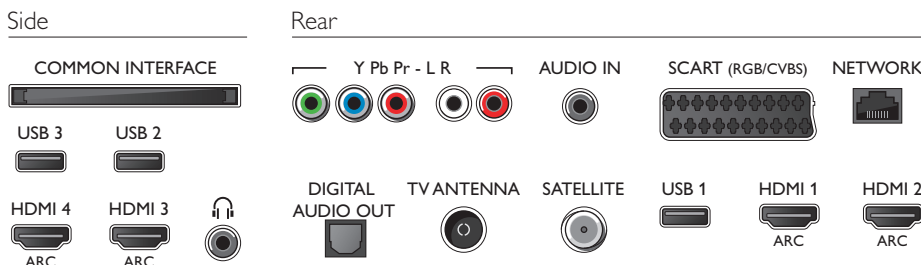

Connections

Issue date 2015-11-15

Version: 10.4.2

12 NC: 8670 001 23888
EAN: 87 18863 00332 9

© 2015 Koninklijke Philips N.V.
All Rights reserved.

Specifications are subject to change without notice. Trademarks are the property of Koninklijke Philips N.V. or their respective owners.

www.philips.com

* Parents should monitor their children during 3D viewing and ensure they do not experience any discomfort as mentioned above. Watching 3D is not recommended for children under 6 years of age as their visual system is not fully developed yet.

* EPG and actual visibility (up to 8 days) is country and operator dependent.

* Android App offerings vary per country. For more details please visit your local Google Play Store.

* Energy consumption in kWh per year, based on the power consumption of the television operating 4 hours per day for 365 days. The actual energy consumption will depend on how the television is used.

* Cloud Gaming offering depends on game providers.

* The TV supports DVB reception for 'Free to air' broadcast. Specific DVB operators may not be supported. An up to date list can be found in the FAQ section of the Philips support website. For some operators Conditional Access and subscription are required. Contact your operator for more information.

* (Philips) only compatible with specific Philips player device.

* Google Cast functionality is subject to Google Cast Ready apps and devices. For more details please visit Google Cast product page.

* Philips TV Remote app and related functionalities vary per TV model, operator, and country, as well as smart device model and OS. For more details please visit: www.philips.com/TVRemoteapp.

* Smart TV app offerings vary per TV model and country. For more details please visit: www.philips.com/smarttv.

* USB recording for digital channels only, recordings may be limited by broadcast copy protection (CI+). Country and channel restrictions may apply.