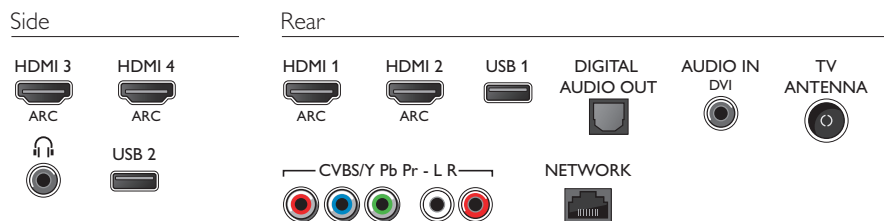

Supported Display Resolution

- Computer inputs on all HDMI: up to 4K Ultra HD 3840x2160
- Video inputs on all HDMI: up to 4K Ultra HD 3840x2160p, @24,25,30Hz

Tuner/Reception/Transmission

- Digital TV: DVB-T/T2
- MPEG Support: MPEG2, MPEG4
- Video Playback: NTSC, PAL, SECAM
- Analog TV: NTSC, PAL, SECAM

Power

- Mains power: AC 110- 240V 50/60Hz
- Ambient temperature: 5 °C to 35 °C
- Eu Energy Label power: TBC W
- Annual energy consumption: TBC kWh
- Standby power consumption: < 0.3 W
- Off mode power consumption: < 0.3 W
- Power Saving Features: Auto switch-off timer, Eco mode, Light sensor, Picture mute (for radio)

Dimensions

- Box dimensions (W x H x D): 1535 x 881 x 160 mm
- Set dimensions (W x H x D): 1299 x 769 x 38 mm
- Set dimensions with stand (W x H x D): 1299 x 828 x 300 mm
- Product weight: 24 kg
- Product weight (+stand): 25.6 kg
- Weight incl. Packaging: 24 kg
- VESA wall mount compatible: 400 x 400 mm

Accessories

- Included accessories: 2 x 3D active Glasses, Remote Control, 2 x AAA Batteries, Tabletop swivel stand, Power cord, Quick start guide, Legal and safety brochure, Warranty Leaflet
- Optional accessories: Philips TV camera PTA317, Active glasses PTA509, Active Glasses PTA519

Connections

Issue date 2014-11-26

Version: 3.1.1

12 NC: 8670 001 19334
EAN: 87 18863 00093 9

© 2014 Koninklijke Philips N.V.
All Rights reserved.

Specifications are subject to change without notice.
Trademarks are the property of Koninklijke Philips N.V.
or their respective owners.

www.philips.com

* MyRemote app and related functionalities varies per TV model and country, as well as smart device model and OS. For more detail, please visit: www.philips.com/TV.

* For smart TV app, visit www.philips.com/TV to discover the services offering in your country

* Cloud TV offering depends on country availability and regulations
* Compatibility depends on Wifi Miracast certification & Android 4.2 or later. For more details please refer to your device documentation.

* USB recording for digital channels only, recordings may be limited by broadcast copy protection (CI+). Country and channel restrictions may apply.

* Philips TV camera (PTA317) is sold separately.

* Parents should monitor their children during 3D viewing and ensure they do not experience any discomfort as mentioned above. Watching 3D is not recommended for children under 6 years of age as their visual system is not fully developed yet.

* The TV supports DVB reception for 'Free to air' broadcast. Specific DVB operators may not be supported. An up to date list can be found in the FAQ section of the Philips support website. For some operators Conditional Access and subscription are required. Contact your operator for more information.

* Energy consumption in kWh per year, based on the power consumption of the television operating 4 hours per day for 365 days. The actual energy consumption will depend on how the television is used.

* EPG and actual visibility (up to 8 days) is country and operator dependent.

* (Philips) only compatible with specific Philips player device.