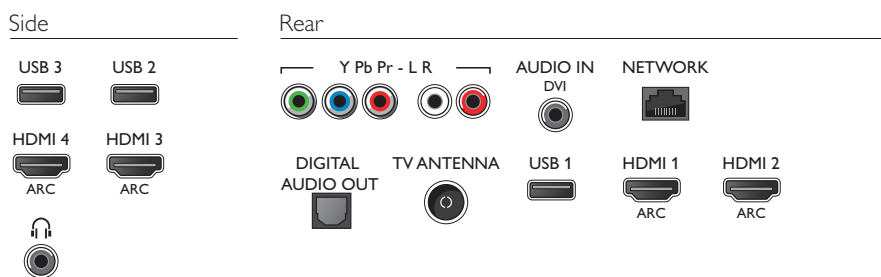

Dimensions

- Box dimensions (W x H x D): 1413 x 825 x 131 mm
- Set dimensions (W x H x D): 1239 x 712 x 79 mm
- Set dimensions with stand (W x H x D): 1239 x 773 x 266 mm
- Product weight: 15.3 kg
- Product weight (+stand): 17.8 kg
- Weight incl. Packaging: 24.3 kg
- VESA wall mount compatible: 400 x 200 mm

Accessories

- Included accessories: Remote Control, 2 x AAA Batteries, Tabletop swivel stand, Power cord, Quick start guide, Legal and safety brochure

Connections

Issue date 2015-12-23

Version: 2.5.1

12 NC: 8670 001 27012
EAN: 87 18863 00532 3