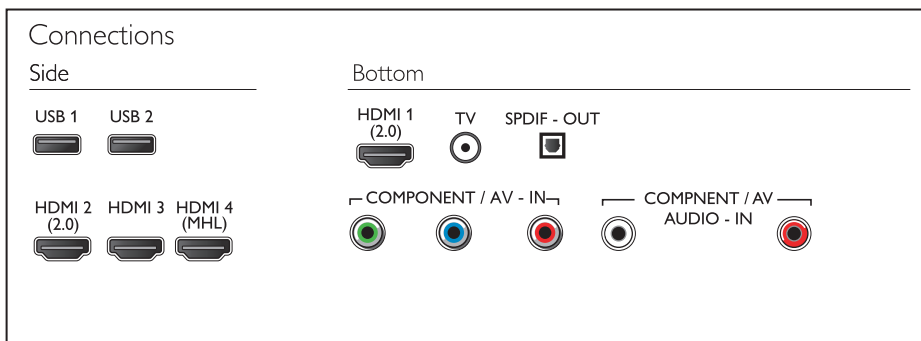

Pixel Plus Ultra HD

Experience 4K Ultra HD sharpness with the Philips Pixel Plus Ultra HD engine. It optimizes picture quality to deliver smooth, fluid images with incredible detail and depth – Enjoy sharper 4K images with brighter whites and blacker blacks every time.

USB (photos, music, video)

Share the fun. Connect your USB memory-stick, digital camera, mp3 player or other multimedia device to the USB port on your TV to enjoy photos, videos and music with the easy to use onscreen content browser.

Four HDMI inputs with Easylink

Avoid cable clutter with a single cable to carry both picture and audio signals from your devices to your TV. HDMI uses uncompressed signals, ensuring the highest quality from source to screen. Together with Philips Easylink, you'll need only one remote control to perform most operations on your TV, DVD, Blu-ray, set top box or home theatre system.

Picture Performance Index

Picture Performance Index combines Philips display technology and advanced picture processing engines to improve the elements of perception: sharpness, motion, contrast and color. No matter the source, you'll always enjoy razor sharp pictures with incredible detail and depth, the deepest blacks, the brightest whites, and the most vivid, brilliant colors as well as natural, lifelike skin tones every time.

Issue date 2016-09-14

Version: 5.0.2

12 NC: 8670 001 39088
EAN: 87 18863 00991 8

© 2016 Koninklijke Philips N.V.
All Rights reserved.

Specifications are subject to change without notice.
Trademarks are the property of Koninklijke Philips N.V.
or their respective owners.

www.philips.com

* The TV supports DVB reception for 'Free to air' broadcast. Specific DVB operators may not be supported. An up to date list can be found in the FAQ section of the Philips support website. For some operators Conditional Access and subscription are required. Contact your operator for more information.
* EPG and actual visibility (up to 8 days) is country and operator dependent.