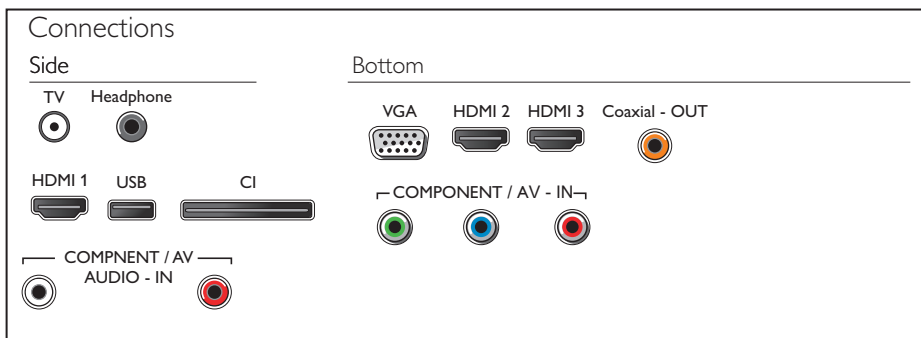

Power

- Mains power: AC 110 - 240V 50/60 Hz
- Standby power consumption: < 0.5 W

Dimensions

- Set dimensions (W x H x D): 1247 x 725 x 80 mm
- Set dimensions with stand (W x H x D): 1247 x 785 x 323 mm
- Product weight: 13.5 kg
- Product weight (+stand): 15.0 kg
- Weight incl. Packaging: 19.0 kg
- VESA wall mount compatible: 200 x 300 mm

Accessories

- Included accessories: Remote Control, 2 x AAA Batteries, Table top stand, Power cord, Quick start guide

Issue date 2016-08-12

Version: 1.1.1

12 NC: 8670 001 36124
EAN: 87 18863 00848 5

© 2016 Koninklijke Philips N.V.
All Rights reserved.