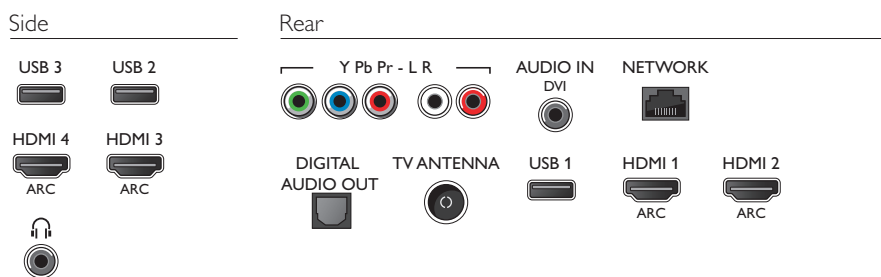

Connections

Issue date 2015-11-16

Version: 2.3.2

12 NC: 8670 001 26993
EAN: 87 18863 00522 4

© 2015 Koninklijke Philips N.V.
All Rights reserved.

Specifications are subject to change without notice. Trademarks are the property of Koninklijke Philips N.V. or their respective owners.

www.philips.com