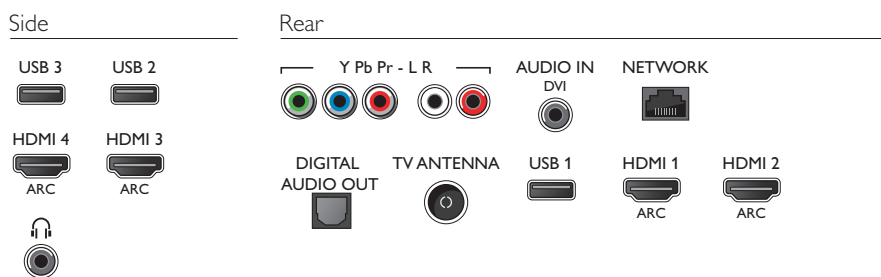

- Video Playback Formats: Containers: AVI, MKV, H264/MPEG-4 AVC, MPEG-1, MPEG-2, MPEG-4, WMV9/VC1, HEVC
- Subtitles Formats Support: .SML, .SRT, .SSA, .SUB, .TXT, .ASS
- Music Playback Formats: AAC, MP3, WAV, WMA (v2 up to v9.2), WMA-PRO (v9 and v10)
- Picture Playback Formats: JPEG, BMP, GIF, PNG

Supported Display Resolution

- Computer inputs on all HDMI: up to FHD 1920x1080@60Hz, @60Hz
- Video inputs on all HDMI: up to FHD 1920x1080p, @ 24, 25, 30, 50, 60Hz

Tuner/Reception/Transmission

- Digital TV: DVB-T/T2/C
- MPEG Support: MPEG2, MPEG4
- Video Playback: NTSC, PAL, SECAM
- TV Program guide*: 8 day Electronic Program Guide
- Signal strength indication
- Teletext: 1000 page Hypertext

Power

- Mains power: AC 110 - 240V 50/60 Hz
- Ambient temperature: 5 °C to 35 °C
- Annual energy consumption: tbc kWh
- Standby power consumption: < 0.5 W
- Off mode power consumption: < 0.5 W
- Power Saving Features: Auto switch-off timer, Picture mute (for radio), Eco mode

Dimensions

- Box dimensions (W x H x D): 1243 x 744 x 134 mm
- Set dimensions (W x H x D): 1124 x 647 x 64 mm
- Set dimensions with stand (W x H x D): 1124 x 709 x 249 mm
- Product weight: 13 kg
- Product weight (+stand): 14.4 kg

- Weight incl. Packaging: 18 kg
- VESA wall mount compatible: 400 x 200 mm

Accessories

- Included accessories: Remote Control, 2 x AAA Batteries, Table top stand, Power cord, Quick start guide, Legal and safety brochure

Connections

Issue date 2015-10-26

Version: 2.3.2

12 NC: 8670 001 26992
EAN: 87 18863 00523 1

© 2015 Koninklijke Philips N.V.
All Rights reserved.

Specifications are subject to change without notice.
Trademarks are the property of Koninklijke Philips N.V.
or their respective owners.

www.philips.com

- EPG and actual visibility (up to 8 days) is country and operator dependent.
- Android App offerings vary per country. For more details please visit your local Google Play Store.
- Energy consumption in kWh per year, based on the power consumption of the television operating 4 hours per day for 365 days. The actual energy consumption will depend on how the television is used.
- The TV supports DVB reception for 'Free to air' broadcast. Specific DVB operators may not be supported. An up to date list can be found in the FAQ section of the Philips support website. For some operators Conditional Access and subscription are required. Contact your operator for more information.
- (Philips) only compatible with specific Philips player device.
- Google Cast functionality is subject to Google Cast Ready apps and devices. For more details please visit Google Cast product page.
- Philips TV Remote app and related functionalities vary per TV model, operator, and country, as well as smart device model and OS. For more details please visit: www.philips.com/TVRemoteapp.
- Smart TV app offerings vary per TV model and country. For more details please visit: www.philips.com/smarttv.
- USB recording for digital channels only, recordings may be limited by broadcast copy protection (C1+). Country and channel restrictions may apply.
- Compatibility depends on Wifi Miracast certification & Android 4.2 or later. For more details please refer to your device documentation.