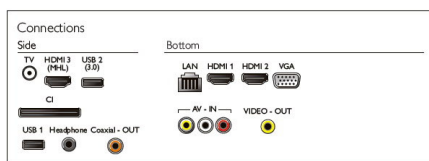

Multimedia Applications

- Video Playback Formats: H264/MPEG-4 AVC, MPEG-2, MPEG-4
- Subtitles Formats Support: .SRT, .ASS
- Music Playback Formats: AAC, M4A, MP3
- Picture Playback Formats: JPEG, BMP, PNG

Supported Display Resolution

- Computer inputs: up to 1920x1080 @ 60Hz
- Video inputs: 24, 25, 30, 50, 60 Hz, up to 1920x1080p

Tuner/Reception/Transmission

- Digital TV: DVB-T/T2
- MPEG Support: MPEG2, MPEG4
- Video Playback: NTSC, PAL, SECAM
- Analog TV: NTSC, PAL, SECAM

Power

- Mains power: AC 110 - 240V 50/60 Hz
- Ambient temperature: 5 °C to 35 °C
- Standby power consumption: < 0.5
- Off mode power consumption: < 0.5 W
- Power Saving Features: Auto switch-off timer, Eco mode, Picture mute (for radio)

Dimensions

- Box dimensions (W x H x D): 1255 x 760 x 175 mm
- Set dimensions (W x H x D): 1096 x 638 x 81 mm
- Set dimensions with stand (W x H x D): 1096 x 707 x 324 mm
- Product weight: 13.5 kg
- Product weight (+stand): 15 kg
- Weight incl. Packaging: 18.5 kg
- VESA wall mount compatible: 300 x 300 mm

Accessories

- Included accessories: Remote Control, Table top stand, Power cord, Quick start guide, Warranty Leaflet

Issue date 2016-10-07

Version: 1.1.1

12 NC: 8670 001 36774
EAN: 87 18863 00891 1

© 2016 Koninklijke Philips N.V.
All Rights reserved.

Specifications are subject to change without notice.
Trademarks are the property of Koninklijke Philips N.V.
or their respective owners.

www.philips.com

* EPG and actual visibility (up to 8 days) is country and operator dependent.

* Energy consumption in kWh per year, based on the power consumption of the television operating 4 hours per day for 365 days. The actual energy consumption will depend on how the television is used.

* The TV supports DVB reception for 'Free to air' broadcast. Specific DVB operators may not be supported. An up to date list can be found in the FAQ section of the Philips support website. For some operators Conditional Access and subscription are required. Contact your operator for more information.

* (Philips) only compatible with specific Philips player device.