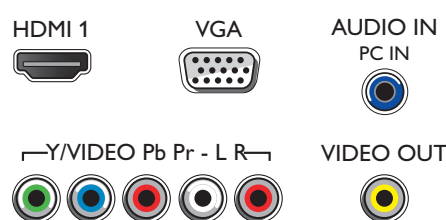

Accessories

- Included accessories: Remote Control, 2 x AAA Batteries, Table top stand, Quick start guide, Legal and safety brochure, Warranty Leaflet, User Manual

Side

Rear

Issue date 2013-05-27

Version: 5.0.4