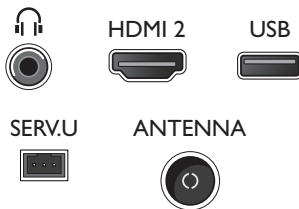

Sound

- Output power (RMS): 20W (2 x 10W)
- Sound Enhancement: Auto Volume Leveller, Clear Sound, Treble and Bass Control, Equalizer

Connectivity

- Number of HDMI connections: 2
- Number of component in (YPbPr): 1
- Number of AV connections: 1
- Number of USBs: 1
- Other connections: Antenna IEC75, PC-in VGA + Audio L/R in, Headphone out, Service connector

Multimedia Applications

- Video Playback Formats: Containers: AVI, MKV, H264/MPEG-4 AVC, MPEG-1, MPEG-2, MPEG-4, RealMedia (.rm, .rmvb, RV8-10), Motion JPEG

- Music Playback Formats: MP3
- Picture Playback Formats: JPEG

Supported Display Resolution

- Computer inputs: up to 1920x1080 @ 60Hz
- Video inputs: 24, 25, 30, 50, 60 Hz, up to 1920x1080p

Tuner/Reception/Transmission

- Video Playback: PAL, SECAM

Power

- Mains power: AC 220 - 240 V 50/60Hz
- Ambient temperature: 5 °C to 35 °C
- Standby power consumption: < 0.5 W
- Power Saving Features: Auto switch-off timer
- Power consumption: 143 W

Dimensions

- Box dimensions (W x H x D): 1142 x 726 x 158 mm
- Set dimensions (W x H x D): 1057 x 637 x 65 mm
- Set dimensions with stand (W x H x D): 1057 x 689 x 236 mm
- Product weight: 14.5 kg
- Product weight (+stand): 17.2 kg
- Weight incl. Packaging: 20.1 kg
- Compatible wall mount: 400 x 400mm

Accessories

- Included accessories: Remote Control, 2 x AAA Batteries, Table top stand, Quick start guide, Legal and safety brochure, Warranty Leaflet, User Manual

Side