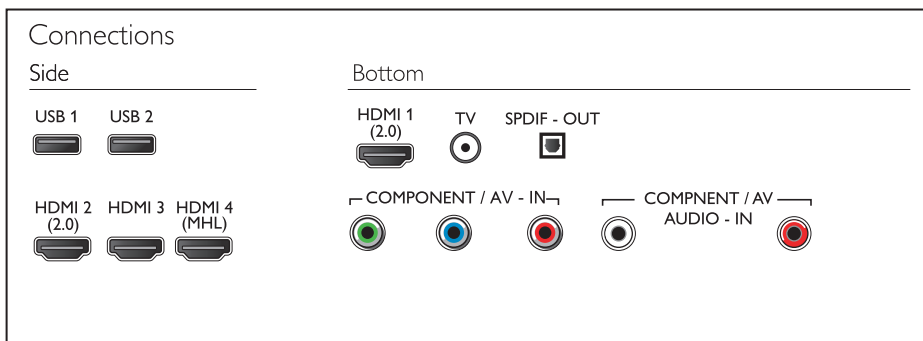

Pixel Plus Ultra HD

Experience 4K Ultra HD sharpness with the Philips Pixel Plus Ultra HD engine. It optimizes picture quality to deliver smooth, fluid images with incredible detail and depth – Enjoy sharper 4K images with brighter whites and blacker blacks every time.

Picture Performance Index

Picture Performance Index combines Philips display technology and advanced picture processing engines to improve the elements of perception: sharpness, motion, contrast and color. No matter the source, you'll always enjoy razor sharp pictures with incredible detail and depth, the deepest blacks, the brightest whites, and the most vivid, brilliant colors as well as natural, lifelike skin tones every time.

Four HDMI inputs with Easylink

Avoid cable clutter with a single cable to carry both picture and audio signals from your devices to your TV. HDMI uses uncompressed signals, ensuring the highest quality from source to screen. Together with Philips Easylink, you'll need only one remote control to perform most operations on your TV, DVD, Blu-ray, set top box or home theatre system.

USB (photos, music, video)

Share the fun. Connect your USB memory-stick, digital camera, mp3 player or other multimedia device to the USB port on your TV to enjoy photos, videos and music with the easy to use onscreen content browser.

Issue date 2016-08-21

Version: 7.9.5

12 NC: 8670 001 39086
EAN: 87 18863 00989 5

© 2016 Koninklijke Philips N.V.
All Rights reserved.

Specifications are subject to change without notice. Trademarks are the property of Koninklijke Philips N.V. or their respective owners.

www.philips.com

* EPG and actual visibility (up to 8 days) is country and operator dependent.
* The TV supports DVB reception for 'Free to air' broadcast. Specific DVB operators may not be supported. An up to date list can be found in the FAQ section of the Philips support website. For some operators Conditional Access and subscription are required. Contact your operator for more information.