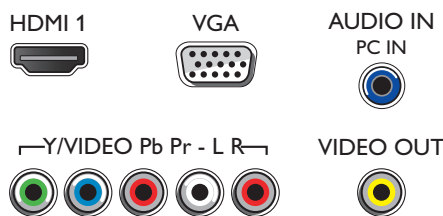

Rear

Issue date 2013-05-27

Version: 5.0.2

12 NC: 8670 001 02718
EAN: 87 12581 68689 5

© 2013 Koninklijke Philips N.V.
All Rights reserved.

Specifications are subject to change without notice.
Trademarks are the property of Koninklijke Philips N.V.
or their respective owners.

www.philips.com

* The TV supports DVB reception for 'Free to air' broadcast. Specific DVB operators may not be supported. An up to date list can be found in the FAQ section of the Philips support website. For some operators Conditional Access and subscription are required. Contact your operator for more information.
* EPG and actual visibility (up to 8 days) is country and operator dependent.