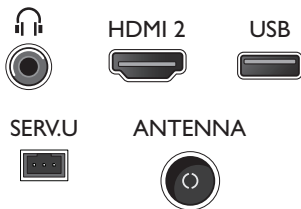

Sound

- Output power (RMS): 20W (2 x 10W)
- Sound Enhancement: Auto Volume Leveller, Clear Sound, Treble and Bass Control, Equalizer

Connectivity

- Number of HDMI connections: 2
- Number of component in (YPbPr): 1
- Number of AV connections: 1
- Number of USBs: 1
- Other connections: Antenna IEC75, PC-in VGA + Audio L/R in, Headphone out, Service connector

Multimedia Applications

- Video Playback Formats: Containers: AVI, MKV, H264/MPEG-4 AVC, MPEG-1, MPEG-2, MPEG-4, RealMedia (.rm, .rmvb, RV8-10), Motion JPEG

- Music Playback Formats: MP3
- Picture Playback Formats: JPEG

Supported Display Resolution

- Computer inputs: up to 1920x1080 @ 60Hz
- Video inputs: 24, 25, 30, 50, 60 Hz, up to 1920x1080p

Tuner/Reception/Transmission

- Video Playback: PAL, SECAM

Power

- Mains power: AC 220 - 240 V 50/60Hz
- Ambient temperature: 5 °C to 35 °C
- Standby power consumption: < 0.5 W
- Power Saving Features: Auto switch-off timer
- Power consumption: 101 W

Dimensions

- Box dimensions (W x H x D): 1048 x 676 x 158 mm
- Set dimensions (W x H x D): 968 x 588 x 65 mm
- Set dimensions with stand (W x H x D): 968 x 638 x 239 mm
- Product weight: 11.9 kg
- Product weight (+stand): 14.6 kg
- Weight incl. Packaging: 17.2 kg
- Compatible wall mount: 400 x 400mm

Accessories

- Included accessories: Remote Control, 2 x AAA Batteries, Table top stand, Quick start guide, Legal and safety brochure, Warranty Leaflet, User Manual

Side