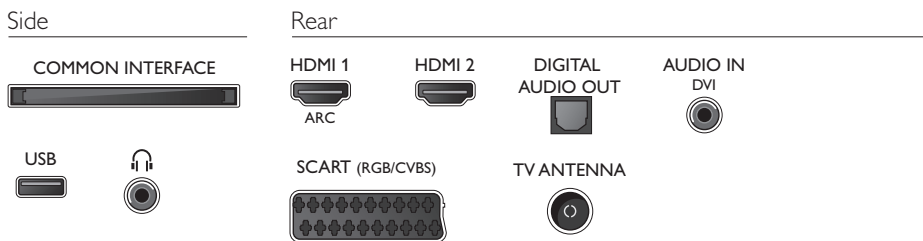

Multimedia Applications

- Video Playback Formats: Containers: AVI, MKV, H264/MPEG-4 AVC, MPEG-1, MPEG-2, MPEG-4, WMV9/VC1

- Subtitles Formats Support: .SMI, .SRT, .SSA, .SUB, .TXT, .ASS
- Music Playback Formats: AAC, MP3, WAV, WMA (v2 up to v9.2)
- Picture Playback Formats: JPEG, BMP, GIF, PNG

Supported Display Resolution

- Computer inputs: up to 1920x1080 @ 60Hz
- Video inputs: 24, 25, 30, 50, 60 Hz, up to 1920x1080p

Tuner/Reception/Transmission

- Digital TV: DVB-T/T2/C
- MPEG Support: MPEG2, MPEG4
- Video Playback: NTSC, PAL, SECAM

Power

- Mains power: AC 220 - 240 V 50/60Hz
- Ambient temperature: 5 °C to 35 °C
- Eu Energy Label power: 46 W
- Annual energy consumption: 67 kW h
- Energy Label Class: A+
- Standby power consumption: <0.3W
- Off mode power consumption: <0.3 W
- Power Saving Features: Auto switch-off timer, Eco mode, Picture mute (for radio)

Dimensions

- Box dimensions (W x H x D): 1050 x 695 x 131 mm
- Set dimensions (W x H x D): 918 x 531 x 77 mm
- Set dimensions with stand (W x H x D): 918 x 570 x 257 mm
- Product weight: 8.8 kg
- Product weight (+stand): 9.1 kg
- Weight incl. Packaging: 11.2 kg
- VESA wall mount compatible: 200 x 200 mm

Accessories

- Included accessories: Remote Control, 2 x AAA Batteries, Table top stand, Power cord, Quick start guide, Legal and safety brochure, Warranty Leaflet

Connections

Issue date 2015-10-20

Version: 5.2.1

12 NC: 8670 001 23867
EAN: 87 18863 00313 8

© 2015 Koninklijke Philips N.V.
All Rights reserved.

Specifications are subject to change without notice.
Trademarks are the property of Koninklijke Philips N.V.
or their respective owners.

www.philips.com

* EPG and actual visibility (up to 8 days) is country and operator dependent.

* Energy consumption in kWh per year, based on the power consumption of the television operating 4 hours per day for 365 days. The actual energy consumption will depend on how the television is used.

* The TV supports DVB reception for 'Free to air' broadcast. Specific DVB operators may not be supported. An up to date list can be found in the FAQ section of the Philips support website. For some operators Conditional Access and subscription are required. Contact your operator for more information.

* (Philips) only compatible with specific Philips player device.